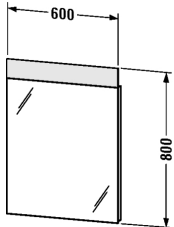

Mirror with lighting # DS 7267

|< 600 mm >|

Mirror with lighting	Dimension	Weight	Order number
IP 44, 1 sensor switch bottom right, LED module 3500 Kelvin light colour, 14 W			
Variant			
	600 x 40 mm		DS 7267

All drawings contain the necessary measurements which are subject to standard tolerances. They are stated in mm and are non-binding. Exact measurements, in particular for customised installation scenarios, can only be taken from the finished ceramic piece.