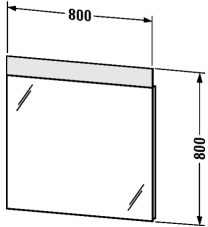

**Mirror with lighting # DS 7268**

|&lt; 800 mm &gt;|

Mirror with lighting	Dimension	Weight	Order number
IP 44, 1 sensor switch bottom right, LED module 3500 Kelvin light colour, 18 W			
<b>Colors</b>			
M37 Weiß Aluminium			
<b>Variant</b>			
	800 x 40 mm		DS 7268

All drawings contain the necessary measurements which are subject to standard tolerances. They are stated in mm and are non-binding. Exact measurements, in particular for customised installation scenarios, can only be taken from the finished ceramic piece.