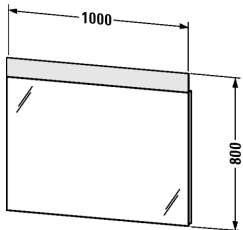

Mirror with lighting # DS 7269

|< 1,000 mm >|

Mirror with lighting	Dimension	Weight	Order number
IP 44, 1 sensor switch bottom right, LED module 3500 Kelvin light colour, 22 W			
Colors			
M37 Weiß Aluminium			
Variant			
		1000 x 40 mm	DS 7269

All drawings contain the necessary measurements which are subject to standard tolerances. They are stated in mm and are non-binding. Exact measurements, in particular for customised installation scenarios, can only be taken from the finished ceramic piece.