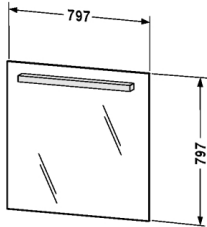

## Mirror with lighting # 9615

Fogo

Mirror with lighting	Dimension	Weight	Order number
1 lamp, flurescent tube13 W T5 840 CW			
	23 / 76 x 797 mm	-	9615
<b>Colors</b>			
13 AmericanWalnut(Realwoodvener), 24 Macassar, 26 AmericanCherryTree, 65 BleachedOak, 93 AshOlive			

All drawings contain the necessary measurements which are subject to standard tolerances. They are stated in mm and are non-binding. Exact measurements, in particular for customised installation scenarios, can only be taken from the finished ceramic piece.