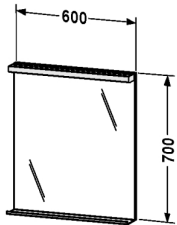

Mirror with lighting # 9869

D-Code

Mirror with lighting	Dimension	Weight	Order number
1 lamp, T 5 13 W (wall circuit)			
	20/110 X 600 mm	-	9869
Colors			
63 Whitehighgloss, 64 Redhighgloss, 68 BleachedOak(Decor)			

All drawings contain the necessary measurements which are subject to standard tolerances. They are stated in mm and are non-binding. Exact measurements, in particular for customised installation scenarios, can only be taken from the finished ceramic piece.