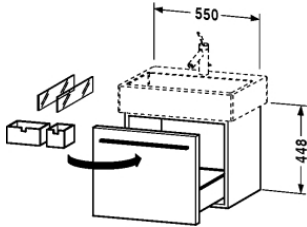

Vanity unit wall-mounted # 6044

X-Large

Vanity unit wall-mounted	Dimension	Weight	Order number
(not ground), for Vero # 045360, for Vero # 045460			
	445 x 550 mm	-	6044
Colors			
04 Teak, 22 Whitehighgloss, 28 Wenge(Decor), 62 Oakanthracite, 83 OakNatural(Realwoodvener), 84 Macoré(Realwoodvener), 85 Whitehighgloss, 86 Cappuccino			

All drawings contain the necessary measurements which are subject to standard tolerances. They are stated in mm and are non-binding. Exact measurements, in particular for customised installation scenarios, can only be taken from the finished ceramic piece.