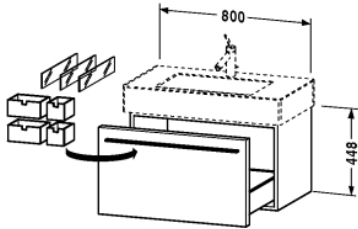

Vanity unit wall-mounted # 6052

X-Large

Vanity unit wall-mounted	Dimension	Weight	Order number
(not ground), for Vero # 032985			
	470 x 800 mm	-	6052
Colors			
04 Teak, 22 Whitehighgloss, 28 Wenge(Decor), 62 Oakanthracite, 83 OakNatural(Realwoodveneer), 84 Macoré(Realwoodveneer), 85 Whitehighgloss, 86 Cappuccino			

All drawings contain the necessary measurements which are subject to standard tolerances. They are stated in mm and are non-binding. Exact measurements, in particular for customised installation scenarios, can only be taken from the finished ceramic piece.