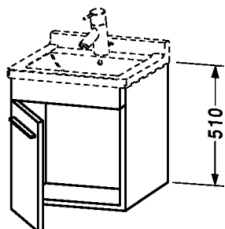

Vanity unit wall-mounted # 6525 L/R

X-Large

Vanity unit wall-mounted	Dimension	Weight	Order number
for Starck 3 # 030348, for Starck 3 # 030648			
	445 x 440 mm	-	6525 L/R
Colors			
04 Teak, 22 Whitehighgloss, 28 Wenge(Decor), 62 Oakanthracite, 83 OakNatural(Realwoodvener), 84 Macoré(Realwoodvener), 85 Whitehighgloss, 86 Cappuccino			

All drawings contain the necessary measurements which are subject to standard tolerances. They are stated in mm and are non-binding. Exact measurements, in particular for customised installation scenarios, can only be taken from the finished ceramic piece.