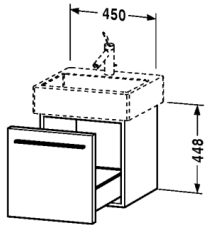

Vanity unit wall-mounted # 6043

X-Large

Vanity unit wall-mounted	Dimension	Weight	Order number
(not ground), for Vero # 045450			
	445 x 450 mm	-	6043
Colors			
04 Teak, 22 Whitehighgloss, 28 Wenge(Decor), 62 Oakanthracite, 83 OakNatural(Realwoodveneer), 84 Macoré(Realwoodveneer), 85 Whitehighgloss, 86 Cappuccino			

All drawings contain the necessary measurements which are subject to standard tolerances. They are stated in mm and are non-binding. Exact measurements, in particular for customised installation scenarios, can only be taken from the finished ceramic piece.