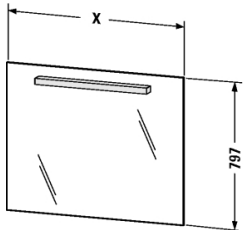

**Mirror with lighting, Fogo Series # LM 9614**

|&lt; 597 mm &gt;|

Light and Mirrors

Mirror with lighting, Fogo Series	Dimension	Weight	Order number
IP 44, 1 sensor switch, Fluorescent tube T5 835 W, 1 lamp 430 mm, 8 W Zusatzinformationen Distance between sensor and reflecting surfaces = minimum 75 mm			
<b>Variant</b>			
	597 x 23 / 76 mm	-	LM 9614