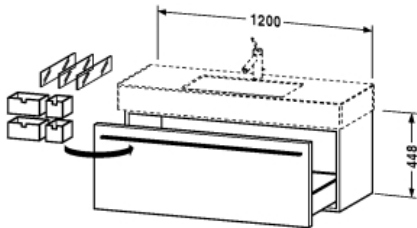

**Vanity unit wall-mounted # XL 6054**

|< 1200 mm >|

X-Large

| Vanity unit wall-mounted  | Dimension     | Weight | Order number |
|---|---------------|--------|--------------|
| 1 pull-out compartment, compartment consists of glass dividers and box drawers (small/large), for Vero # 032912, (not ground) Zusatzinformationen Space saving siphon # 005073 is recommended |               |        |              |
| <b>Variant</b>  |               |        |              |
|   | 1200 x 470 mm | -      | XL 6054      |