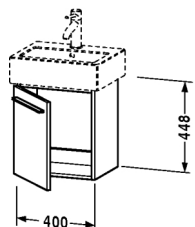

Vanity unit wall-mounted # XL 6209 L/R

|< 400 mm >|

X-Large

Vanity unit wall-mounted	Dimension	Weight	Order number
1 door, for Vero # 070445, (not ground) Zusatzinformationen Space saving siphon # 005073 is recommended / Required specification for ordering: / - Hinges left (L) / right (R)			
Variant			
	400 x 330 mm	-	XL 6209 L/R