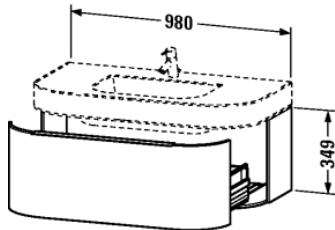

Vanity unit wall-mounted # HD 6278

|< 980 mm >|

Happy D.

Vanity unit wall-mounted	Dimension	Weight	Order number
1 box drawer with siphon cut-out, 1 siphon cover, (not ground), for Happy D. # 041710 Zusatzinformationen Space saving siphon # 005073 is recommended			
Variant	980 x 511 mm	-	HD 6278