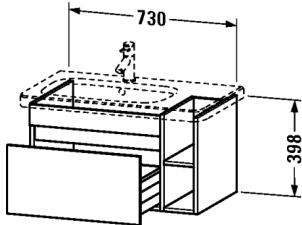

**Vanity unit wall-mounted # DS 6394**

|&lt; 730 mm &gt;|

Vanity unit wall-mounted	Dimension	Weight	Order number
1 pull-out compartment, for DuraStyle # 232580 basin left			
<b>Colors</b>			
M18 White Matt M43 Basalt Matt M52 European Oak M53 Chestnut Dark			
<b>Variant</b>			
	730 x 448 mm		DS 6394

All drawings contain the necessary measurements which are subject to standard tolerances. They are stated in mm and are non-binding. Exact measurements, in particular for customised installation scenarios, can only be taken from the finished ceramic piece.