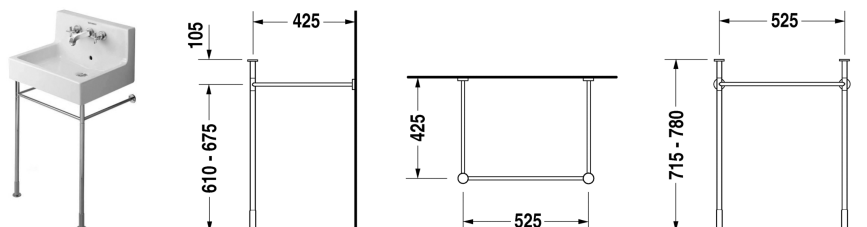

Metal console # 003063..00

Metal console	Dimension	Weight	Order number
height adjustable +50 mm, for washbasin # 045360 and 045460			
Colors			
10 Chrome			
Variant			
		2,800 kg	003063..00
Accessory			
Washbasin with overflow, with tap platform	600 x 470 mm	17,900 kg	045460
Washbasin with overflow, with back panel, for wall tap	600 x 470 mm	20,900 kg	045360

All drawings contain the necessary measurements which are subject to standard tolerances. They are stated in mm and are non-binding. Exact measurements, in particular for customised installation scenarios, can only be taken from the finished ceramic piece.