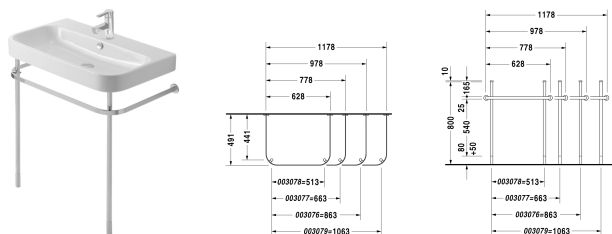

Metal console # 003078..00

Metal console	Dimension	Weight	Order number
height adjustable +50 mm, chrome, for washbasin # 231865			
Colors			
10 Chrome			
Variant			
		3,400 kg	003078..00
Accessory			
Furniture washbasin with overflow, with tap platform, overflow clip chrome included	650 x 505 mm	21,000 kg	231865

All drawings contain the necessary measurements which are subject to standard tolerances. They are stated in mm and are non-binding. Exact measurements, in particular for customised installation scenarios, can only be taken from the finished ceramic piece.