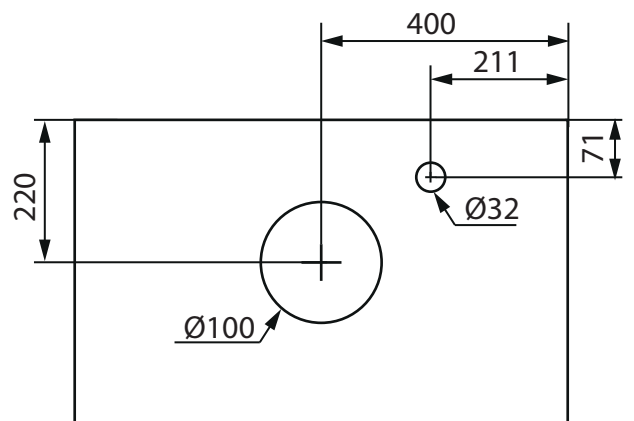

PEAK

RELOUNGE

800

COAST

INDRIA

(mm)

RELOUNGE

800