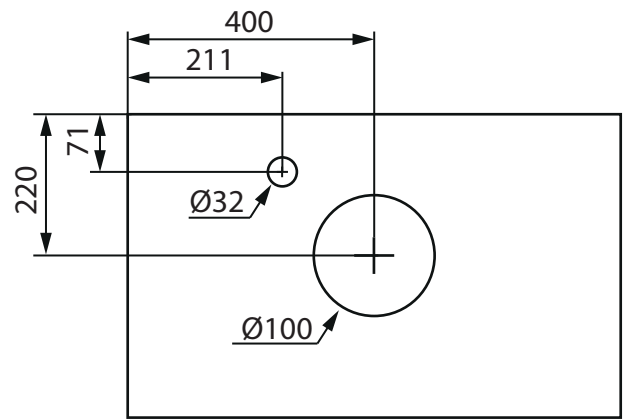

PEAK

RELOUNGE

800

COAST

INDRIA

(mm)

RELOUNGE

800