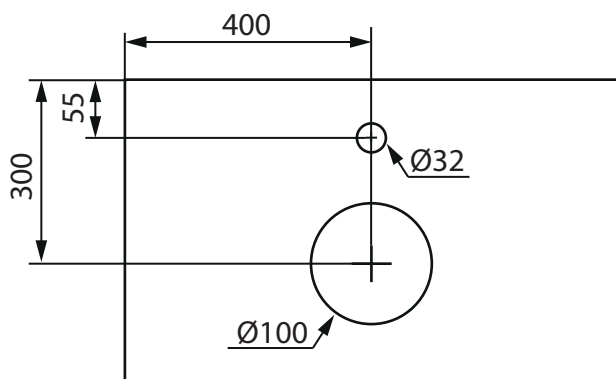

PEAK

RELOUNGE

800

COAST

INDRIA

(mm)

RELOUNGE

800