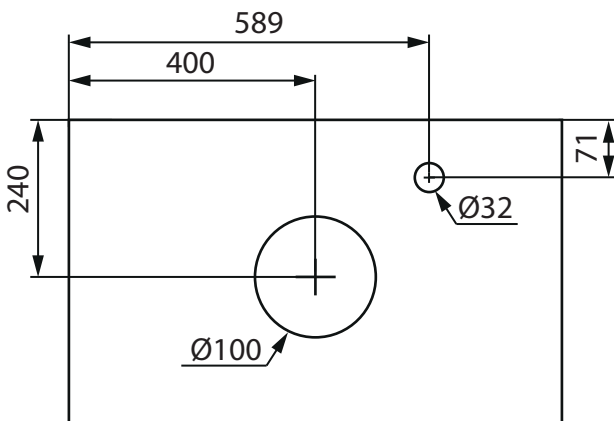

PEAK

RELOUNGE

800

COAST

INDRIA

(mm)

RELOUNGE

800