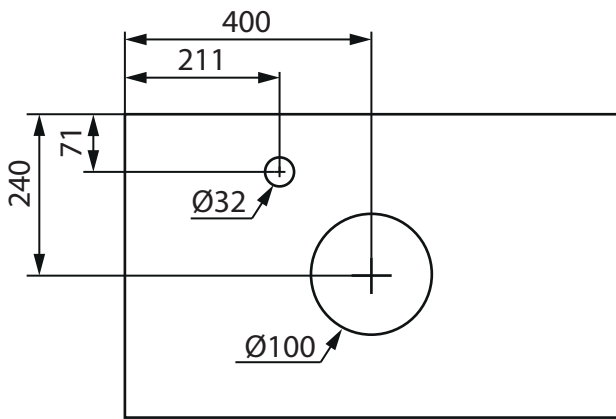

PEAK

RELOUNGE

800

COAST

INDRIA

(mm)

RELOUNGE

800