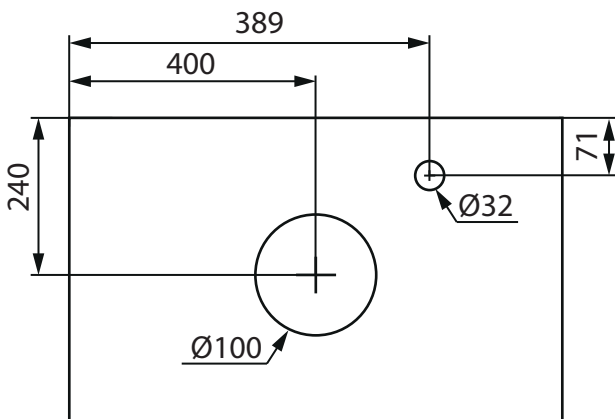

PEAK

RELOUNGE

800

COAST

INDRIA

(mm)

RELOUNGE

800