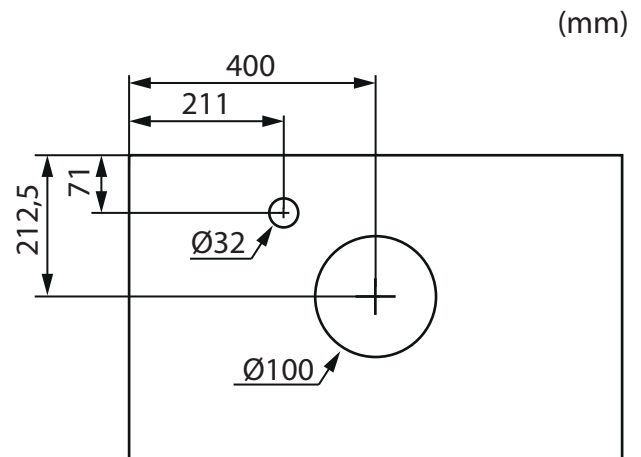

PEAK

RELOUNGE

800

COAST

INDRIA

(mm)

RELOUNGE

800