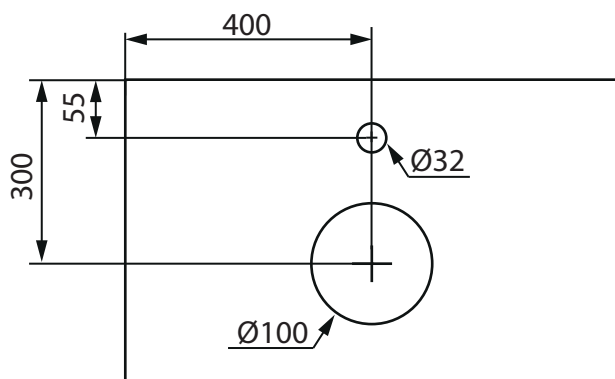

PEAK

RELOUNGE

800

COAST

INDRIA

(mm)

RELOUNGE

800