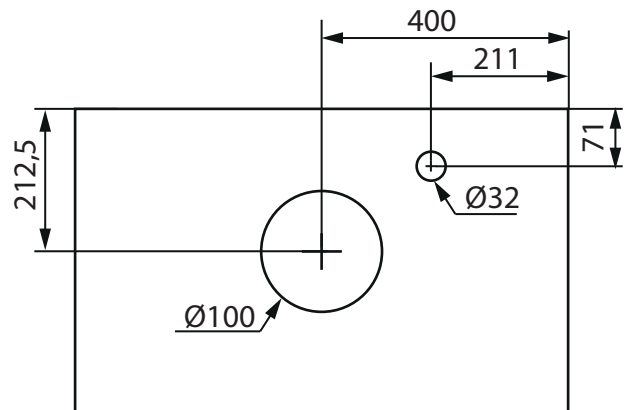

PEAK

RELOUNGE

800

COAST

INDRIA

(mm)

RELOUNGE

800