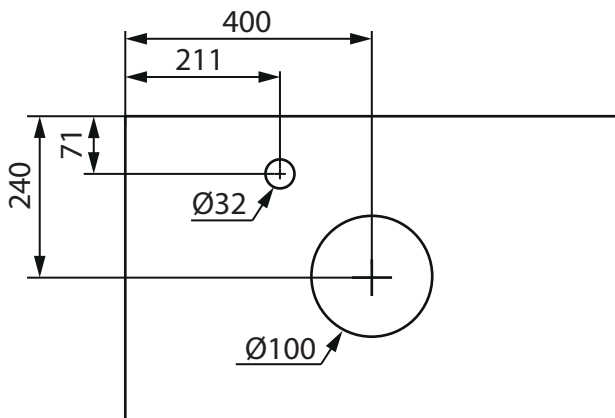

PEAK

RELOUNGE

800

COAST

INDRIA

(mm)

RELOUNGE

800