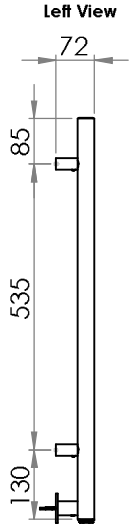

DETAIL C
SCALE 1 : 5

ON-OFF ROCKER SWITCH
WITH SPLASH PROOF SILICONE CAP

POS	COMPONENT	QTY.
1	Air Vent 1/2"	1
2	Blind Plug 1/2"	1
3	Decorative cap	2
4	6.3 x 60 mm Crosshead Screw	4
5	Mounting Bracket	4
6	Wall Plug - VESTA 65004 GL - 10 X 50 mm	4
7	M6x6 Set screw	4

304 Stainless Steel

Power : 200 Watt
Voltage : 230V AC 50 Hz - (Class I)
Power Cable : 3x1 mm² TTR Without Plug L : 1 mt.