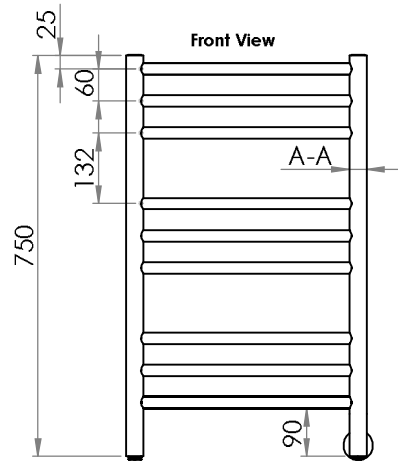

DETAIL C
SCALE 1 : 5

ON-OFF ROCKER SWITCH
WITH SPLASH PROOF SILICONE CAP

POS	COMPONENT	QTY.
1	Air Vent 1/2"	1
2	Blind Plug 1/2"	1
3	Decorative cap	2
4	6.3 x 60 mm Crosshead Screw	4
5	Mounting Bracket	4
6	Wall Plug - VESTA 65004 GL - 10 X 50 mm	4
7	M6x6 Set screw	4

304 Stainless Steel

Power : 200 Watt
Voltage : 230V AC 50 Hz - (Class I)
Power Cable : 3x1 mm² TTR Without Plug L : 1 mt.