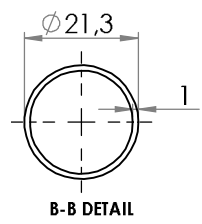

DETAIL C
SCALE 1 : 5

ON-OFF ROCKER SWITCH
WITH SPLASH PROOF SILICONE CAP

POS	COMPONENT	QTY.
1	Air Vent 1/2"	1
2	Blind Plug 1/2"	1
3	Decorative cap	2
4	6.3 x 60 mm Crosshead Screw	4
5	Mounting Bracket	4
6	Wall Plug - VESTA 65004 GL - 10 X 50 mm	4
7	M6x6 Set screw	4

304 Stainless Steel

Power : 200 Watt
Voltage : 230V AC 50 Hz - (Class I)
Power Cable : 3x1 mm² TTR Without Plug L : 1 mt.