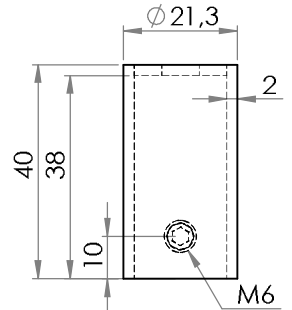

DETAIL C
SCALE 1 : 5

ON-OFF ROCKER SWITCH
WITH SPLASH PROOF SILICONE CAP

POS	COMPONENT	QTY.
1	Air Vent 1/2"	1
2	Blind Plug 1/2"	1
3	Decorative cap	2
4	6.3 x 60 mm Crosshead Screw	4
5	Mounting Bracket	4
6	Wall Plug - VESTA 65004 GL - 10 X 50 mm	4
7	M6x6 Set screw	4

304 Stainless Steel

Power : 200 Watt
Voltage : 230V AC 50 Hz - (Class I)
Power Cable : 3x1 mm² TTR Without Plug L : 1 mt.