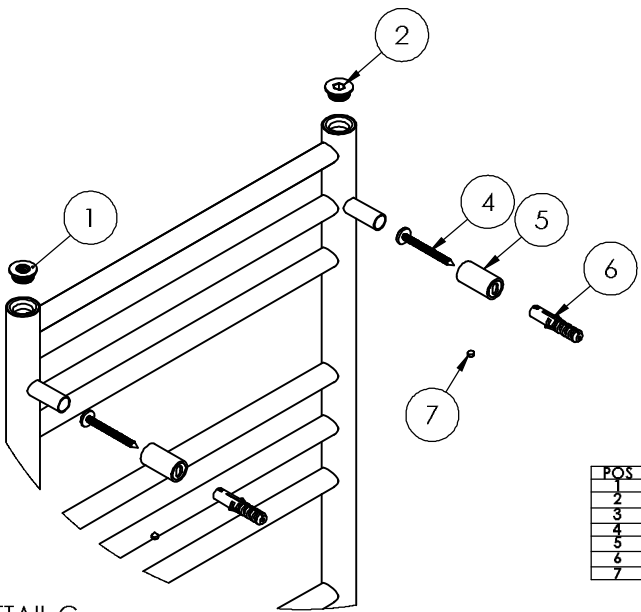

DETAIL C
SCALE 1 : 5

ON-OFF ROCKER SWITCH
WITH SPLASH PROOF SILICONE CAP

POS	COMPONENT	QTY.
1	Air Vent 1/2"	1
2	Blind Plug 1/2"	1
3	Decorative cap	2
4	6.3 x 60 mm Crosshead Screw	4
5	Mounting Bracket	4
6	Wall Plug - VESTA 65004 GL - 10 X 50 mm	4
7	M6x6 Set screw	4

304 Stainless Steel

Power : 200 Watt
Voltage : 230V AC 50 Hz - (Class I)
Power Cable : 3x1 mm² TTR Without Plug L : 1 mt.