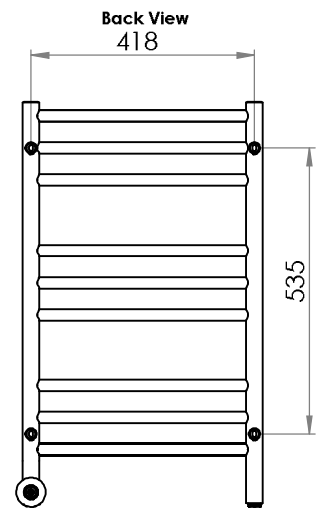

DETAIL C
SCALE 1 : 5

ON-OFF ROCKER SWITCH
WITH SPLASH PROOF SILICONE CAP

POS	COMPONENT	QTY.
1	Air Vent 1/2"	1
2	Blind Plug 1/2"	1
3	Decorative cap	2
4	6.3 x 60 mm Crosshead Screw	4
5	Mounting Bracket	4
6	Wall Plug - VESTA 65004 GL - 10 X 50 mm	4
7	M6x6 Set screw	4

304 Stainless Steel

Power : 200 Watt
Voltage : 230V AC 50 Hz - (Class I)
Power Cable : 3x1 mm² TTR Without Plug L : 1 mt.