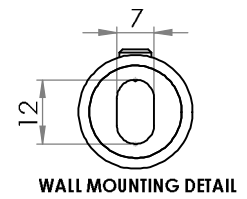

DETAIL C
SCALE 1 : 5

ON-OFF ROCKER SWITCH
WITH SPLASH PROOF SILICONE CAP

POS	COMPONENT	QTY.
1	Air Vent 1/2"	1
2	Blind Plug 1/2"	1
3	Decorative cap	2
4	6.3 x 60 mm Crosshead Screw	4
5	Mounting Bracket	4
6	Wall Plug - VESTA 65004 GL - 10 X 50 mm	4
7	M6x6 Set screw	4

304 Stainless Steel

Power : 200 Watt
Voltage : 230V AC 50 Hz - (Class I)
Power Cable : 3x1 mm² TTR Without Plug L : 1 mt.