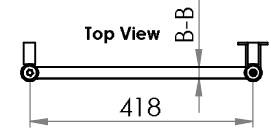

DETAIL C
SCALE 1 : 5

ON-OFF ROCKER SWITCH
WITH SPLASH PROOF SILICONE CAP

POS	COMPONENT	QTY.
1	Air Vent 1/2"	1
2	Blind Plug 1/2"	1
3	Decorative cap	2
4	6.3 x 60 mm Crosshead Screw	4
5	Mounting Bracket	4
6	Wall Plug - VESTA 65004 GL - 10 X 50 mm	4
7	M6x6 Set screw	4

304 Stainless Steel

Power : 200 Watt
Voltage : 230V AC 50 Hz - (Class I)
Power Cable : 3x1 mm² TTR Without Plug L : 1 mt.