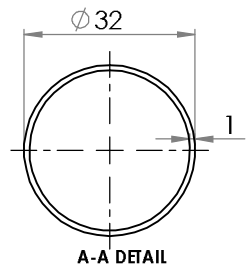

DETAIL C
SCALE 1 : 5

ON-OFF ROCKER SWITCH
WITH SPLASH PROOF SILICONE CAP

POS	COMPONENT	QTY.
1	Air Vent 1/2"	1
2	Blind Plug 1/2"	1
3	Decorative cap	2
4	6.3 x 60 mm Crosshead Screw	4
5	Mounting Bracket	4
6	Wall Plug - VESTA 65004 GL - 10 X 50 mm	4
7	M6x6 Set screw	4

304 Stainless Steel

Power : 200 Watt
Voltage : 230V AC 50 Hz - (Class I)
Power Cable : 3x1 mm² TTR Without Plug L : 1 mt.