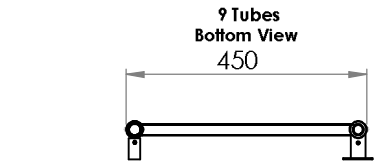

DETAIL C
SCALE 1 : 5

ON-OFF ROCKER SWITCH
WITH SPLASH PROOF SILICONE CAP

POS	COMPONENT	QTY.
1	Air Vent 1/2"	1
2	Blind Plug 1/2"	1
3	Decorative cap	2
4	6.3 x 60 mm Crosshead Screw	4
5	Mounting Bracket	4
6	Wall Plug - VESTA 65004 GL - 10 X 50 mm	4
7	M6x6 Set screw	4

304 Stainless Steel

Power : 200 Watt
Voltage : 230V AC 50 Hz - (Class I)
Power Cable : 3x1 mm² TTR Without Plug L : 1 mt.