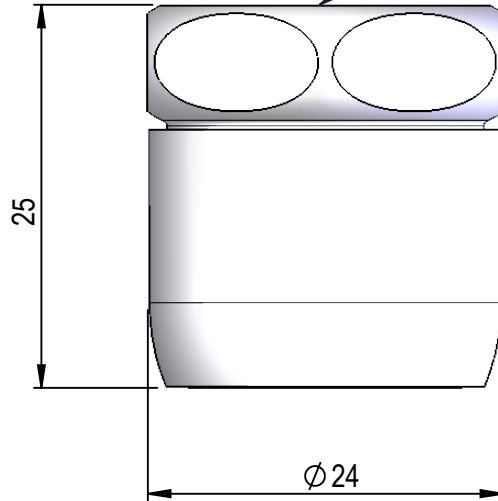

4

3

2

1

Area of Application:

Water

Temperature range 5°C-65°C

Materials in media contact:

- Brass
- Rubber, EPDM
- POM
- SS, AISI 304

Female ISO228/1-G1/2

Description: Aerator 1/2"

							Media: Water				
							Comments:				
							Drawing type: Customer drawing	Weight: 0,033 Kg			
Rev.	Pos.	Date	TM No.	Design by	Drawn by:	Change:	Designed by: ROE	Drawn by: PEC	Released on TM No. 8548	Date: 23-03-21	
<b>BROEN-LAB</b>							<small>This drawing is our property and cannot be given to a third party, copied or otherwise used without our permission. BROEN-LAB A/S.</small>		Format: A4	Drawing No.: 19025009	