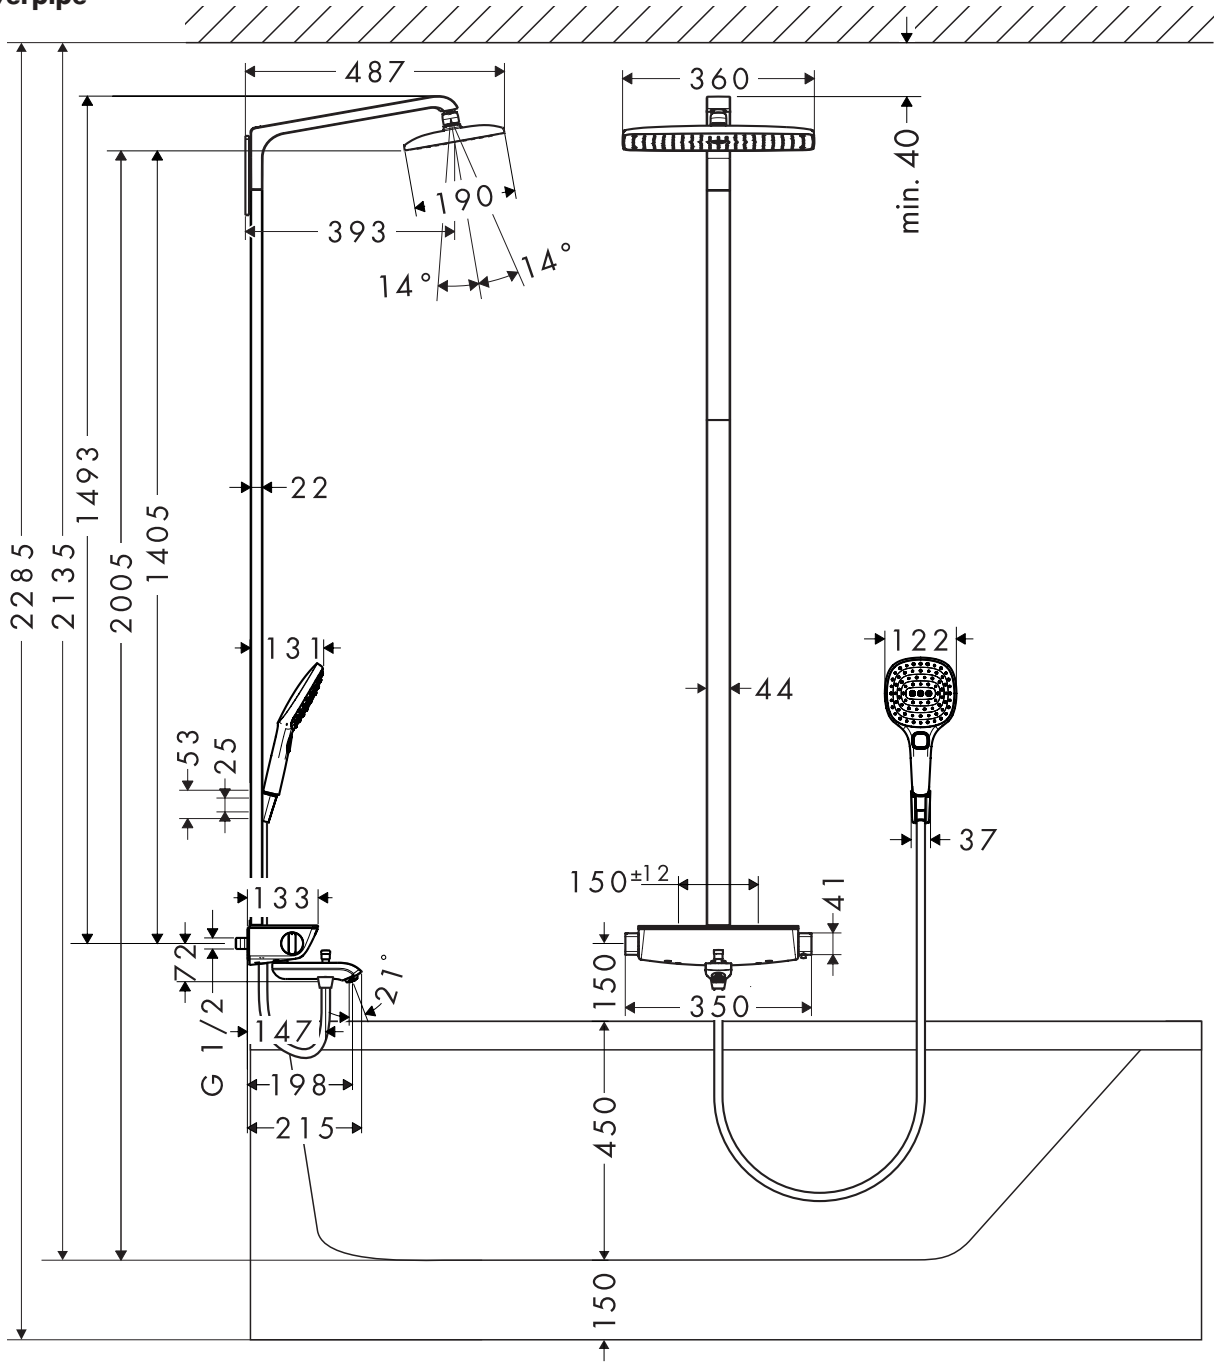

Raindance Select Showerpipe

27113000 / 27113400

Raindance Select Showerpipe

27113000 / 27113400