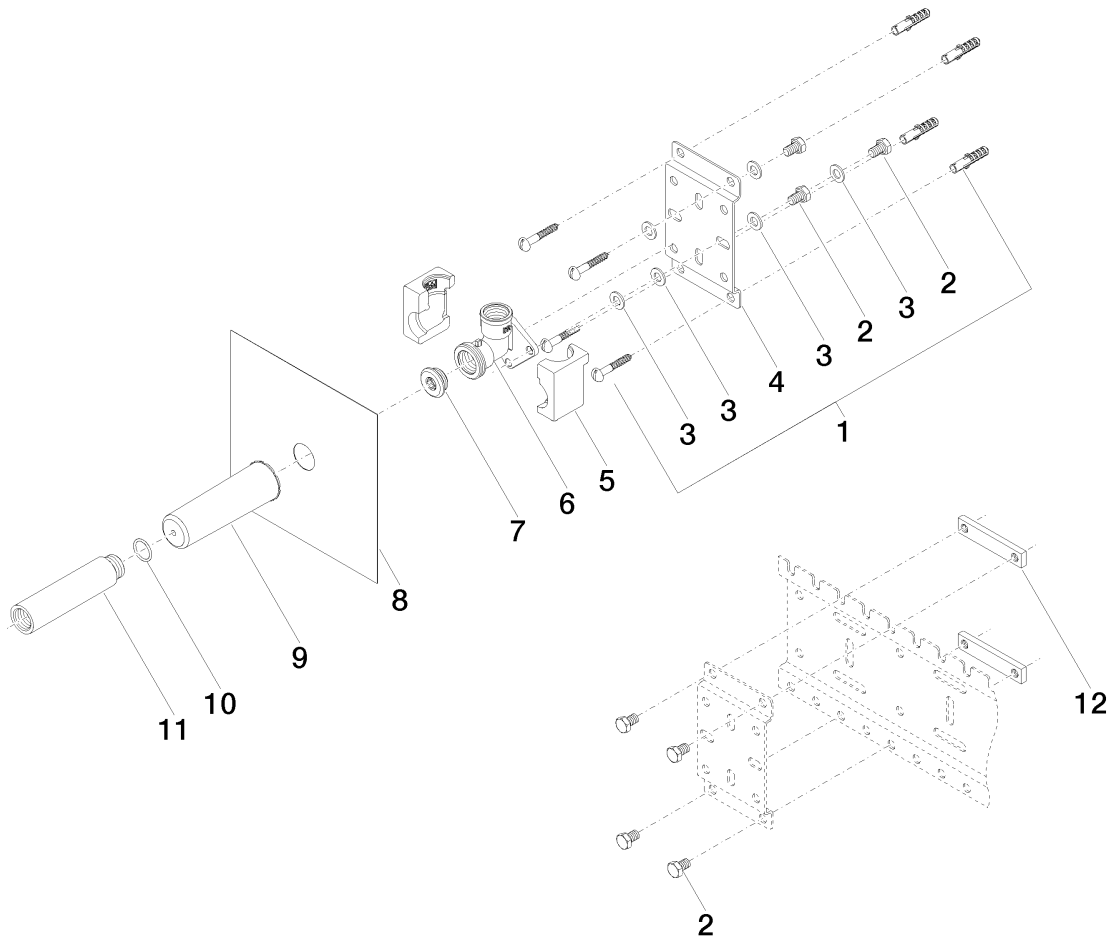

Bath - Concealed products  
Concealed wall elbow -  
Article number: 35 085 970 90

Bath - Concealed products  
Concealed wall elbow -  
Article number: 35 085 970 90

## Spare parts list

Position	Quantity used	Item Number	Spare part	Delivery time
1	2	04 30 31 024 01 90	fixing set	2
2	7	09 30 30 152 90	screw	2
3	6	09 30 11 139 90	disc	2
4	1	09 17 20 094 90	holder	2
5	1	09 11 11 036 90	accessories	2
6	1	09 11 03 041 10 90	connection	2
7	1	04 31 20 006 00 90	plug	2
8	1	04 14 03 072 00 90	gasket kit	2
9	1	09 21 02 102 90	cap	2
10	1	09 14 10 010 90	seal	2
11	1	09 24 03 169 10 90	adaptor	2
12	2	09 17 20 100 90	holder	2