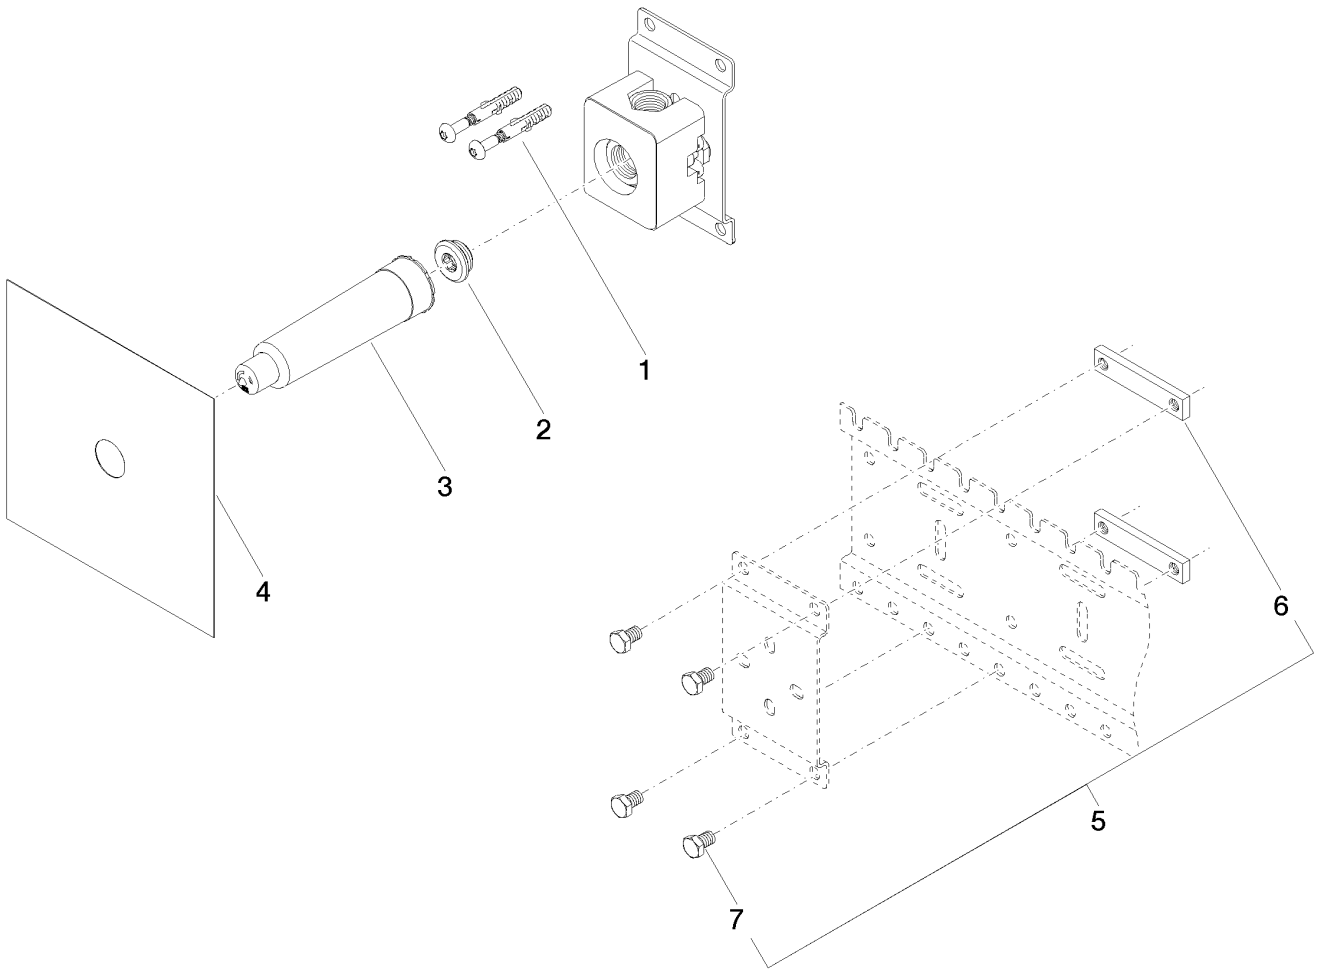

Bath - Concealed products  
Wall valve 1/2" -  
Article number: 35 607 970 90

Bath - Concealed products  
Wall valve 1/2" -  
Article number: 35 607 970 90

## Spare parts list

Position	Quantity used	Item Number	Spare part	Delivery time
1	2	04 30 31 024 01 90	fixing set	2
2	1	04 31 20 006 00 90	plug	2
3	1	09 21 02 173 90	cap	2
4	1	04 14 03 072 00 90	gasket kit	2
5	1	04 17 20 100 00 90	fixing set	2
6	2	09 17 20 100 90	holder	2
7	4	09 30 30 152 90	screw	2