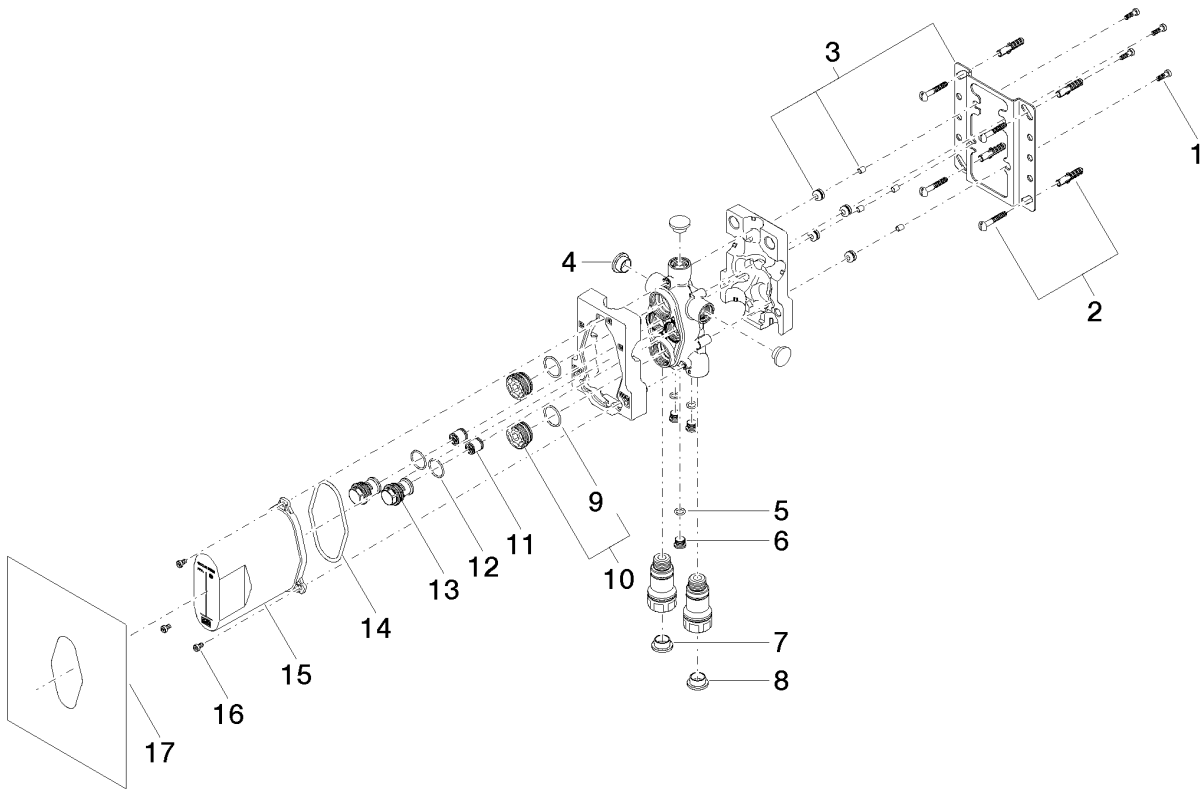

Shower - Series-various

Concealed thermostat -

Article number: 35 427 970 90

Date of manufacture from 3/13/2017

Shower - Series-various

Concealed thermostat -

Article number: 35 427 970 90

Date of manufacture from 3/13/2017

Spare parts list

Position	Quantity used	Item Number	Spare part	Delivery time
1	4	09 30 30 171 90	screw	2
2	2	04 30 31 024 01 90	fixing set	2
3	1	04 17 20 127 00 90	holder	2
4	3	09 31 20 092 90	plug	2
5	3	09 14 10 139 90	seal	2
6	3	04 31 20 039 10 90	plug	2
7	1	09 31 20 093 90	plug	2
8	1	09 31 20 094 90	plug	2
9	2	09 14 10 112 90	seal	2
10	2	04 30 11 149 00 90	plug	2
11	2	90 23 01 040 00 90	back-flow preventer	2
12	2	09 14 10 056 90	seal	2
13	2	09 24 03 219 90	nipple	2
14	1	09 14 10 512 90	seal	2
15	1	04 21 02 146 00 90	cap	2
16	3	09 30 30 112 90	screw	2
17	1	04 14 03 080 00 90	gasket kit	2