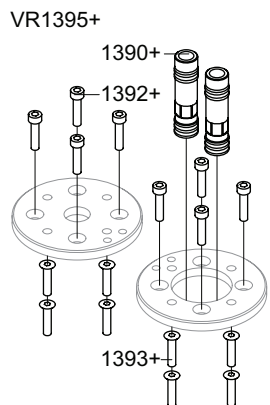

DK - SE: PEX1  
NO: PEX1GL

- NR13: VR20D, VR1275, VR1374, VR1376, VR2273, VR5269  
 VR010D: VR623, VR624D  
 VR1395+: 6xVR598, 2xVR1390+, 8xVR1392+, 8xVR1393+  
 VR1398: 4xVR598, 2xVR1361, VR1383, 4xVR1394  
 VR2002: VR18, VR22, 2xVR44, VR45, VR93, VR 94A, VR121, VR122, VR123, VR1902