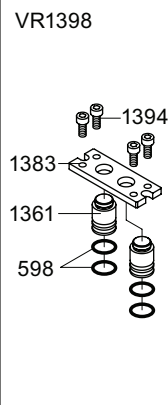

DK - SE: PEX1  
NO: PEX1GL

- NR13: VR20D, VR1275, VR1374, VR1376, VR2273, VR5269  
 VR010D: VR623, VR624D  
 VR1395+: 6xVR598, 2xVR1390+, 8xVR1392+, 8xVR1393+  
 VR1398: 4xVR598, 2xVR1361, VR1383, 4xVR1394  
 VR2002: VR18, VR22, 2xVR44, VR45, VR93, VR 94A, VR121, VR122, VR123, VR1902