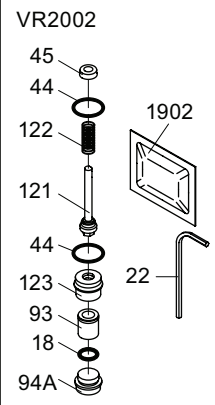

DK - SE: PEX1  
NO: PEX1GL

- NR13: VR20D, VR1275, VR1374, VR1376, VR2273, VR5269  
 VR010D: VR623, VR624D  
 VR1395+: 6xVR598, 2xVR1390+, 8xVR1392+, 8xVR1393+  
 VR1398: 4xVR598, 2xVR1361, VR1383, 4xVR1394  
 VR2002: VR18, VR22, 2xVR44, VR45, VR93, VR 94A, VR121, VR122, VR123, VR1902