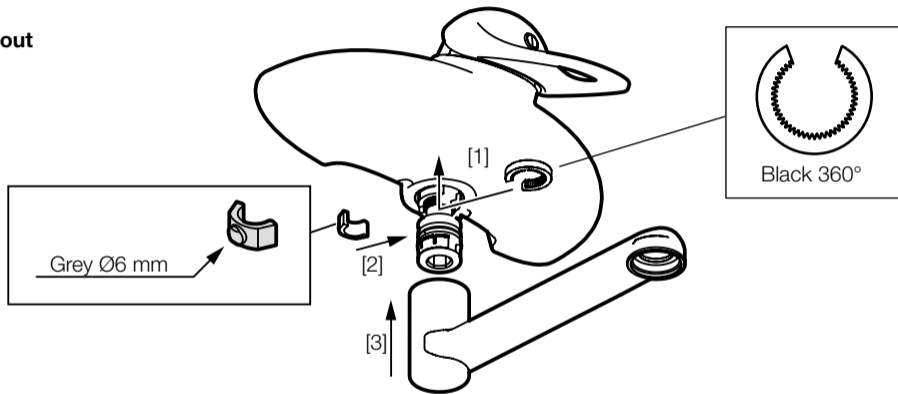

Monteringsanvisning / Installation instructions

SE: Piplåssats

GB: Lock kit for swivel spout

FM Mattsson

-  White = 110° (standard)
-  Black = 360°
-  Blue = 85°
-  Green = 65°

Vikinstruktion

60

60