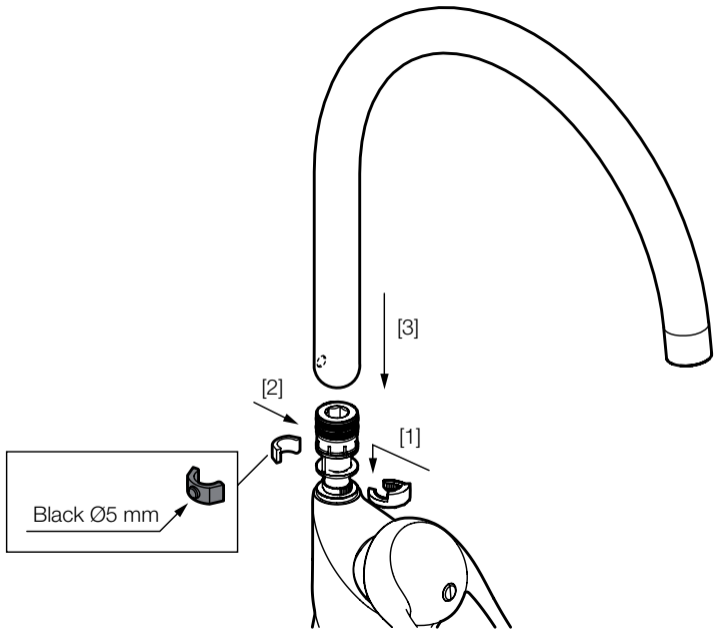

Monteringsanvisning / Installation instructions

SE: Piplåssats

GB: Lock kit for swivel spout

FM Mattsson

-  White = 110° (standard)
-  Black = 360°
-  Blue = 85°
-  Green = 65°

Vikinstruktion

60

60