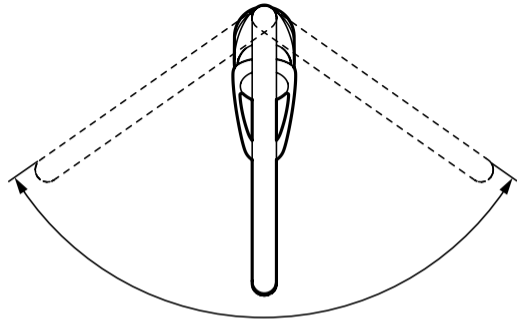

Monteringsanvisning / Installation instructions

SE: Piplåssats

GB: Lock kit for swivel spout

FM Mattsson

-  White = 110° (standard)
-  Black = 360°
-  Blue = 85°
-  Green = 65°

Vikinstruktion

60

60