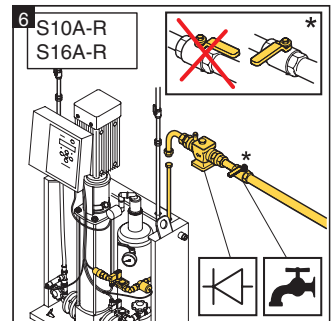

Quick install guide

Spirovent Superior S10/S16

P (bar)	S10		S16	
	A	B	A	B
5-6	6	1¾	-	-
6-7	3¾	1¾	-	-
7-8	3	1¾	-	-
8-9	3	2½	-	-
9-10	2¾	6	6	1½
10-11	-	-	3	1½
11-12	-	-	3	1½
12-13	-	-	2¾	1½
13-14	-	-	2¾	1½
14-15	-	-	2½	1½
15-16	-	-	2½	1½