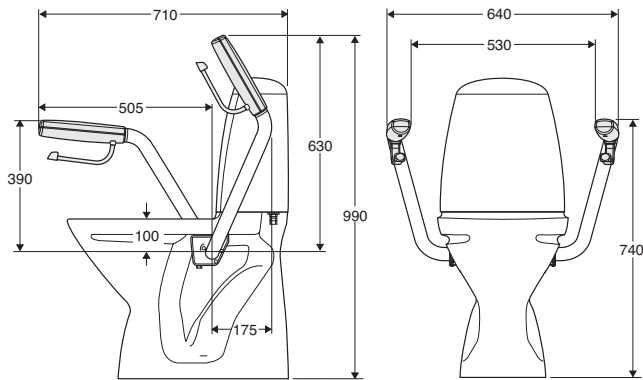

6860-020, 6861, 6872, 6873, 3861, 3871