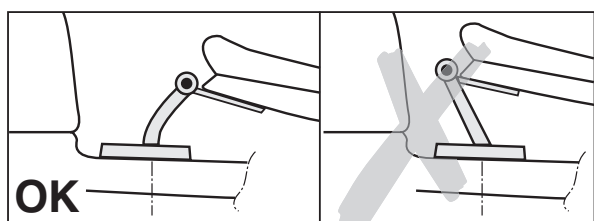

Reserve dele og tilbehør

Benævnelse	Ifö nr.	VVS-nr.
Langmøtrik M 8.85 til montering sammen med Pressalit sæder	96347	
Toiletpapirholder	96348	
Monteringsset til Ifö Support armstøtter.	96349	615729890

NO Ifö Cera Support toalett-armlene kan monteres på 6860-020, 6861, 6872, 6873, 3861, 3871, 3893, 6893 toaletter som har hull for gjennomføring av armleneaksling. Ifö Sign – M6 mutter og M8 (tykk skive). Ifö Cera – M6 mutter. Kontroller at mutterne er tilstrekkelig strammet. 98220 og 98221 monteres som 98126.

Reservdelar og tilbehør

	Ifö nr	NRF-nr.
Mutter M8.85 for montering av Pressalit sete sammen med Ifönr. 98126	96347	
Toalettpapirholder til Ifö Support toalettarmstøtte Ifönr. 98126	96348	
Monteringssett for Ifö Support toalettarmstøtte Ifönr. 98126	96349	6047236

GB The WC armrest can be mounted on WC's 6860-020, 6861, 6872, 6873, 3861, 3871, 3893, 6893 provided with holes for inserting the armrest shaft. Ifö Sign – M6 nut and M8 (thick washer). Ifö Cera – M6 nut. Ensure nuts are tightened securely. 98220 and 98221 fitted as 98126.

Spare parts and accessories

	Ifö nr.
Metal screw-nut 8.85 for mounting together with Pressalit hard seat	96347
Toilet papers holder	96348
Mounting kit for Ifö arm support	96349

6860-020, 6861, 6872, 6873, 3861, 3871, 3893, 6893