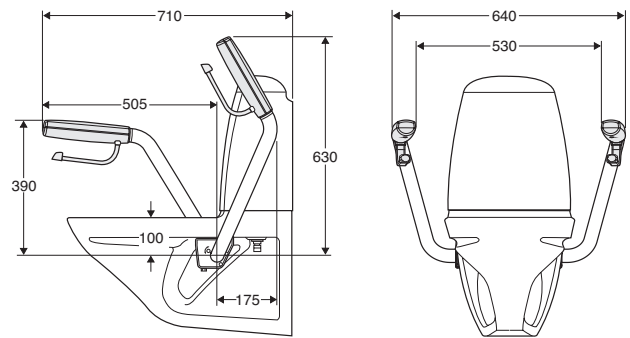

6860-020, 6861, 6872, 6873, 3861, 3871

3893, 6893

SE

För att säkra att WC-stolen står fast monteras denna enligt monteringsanvisningen för WC-stolar.

Bruksanvisning

Friktionen kan justeras.

NO

For å sikre at toalettet står stødig og fast, skal toalettet monteres i henhold til monteringsanvisningen som følger med toalettet.

Bruksanvisning

Friksjon for hev og senk av armlene kan justeres.

DK

For at sikre at WC-stolen står fast monteres denne i overensstemmelse med monteringsvejledningen for WC-stole.

Betjeningsvejledning

Friktionen kan justeres.

GB

To ensure the WC bowl is secure, it must be fitted according to the assembly instructions for WC bowls.

User Instructions

Friction is adjustable.

Friktionjustering
Friktonsjustering
Friksjonsjustering
Friction adjustment

Pappershållare
Papirholder
Toalettpapirholder
Toilet roll holder