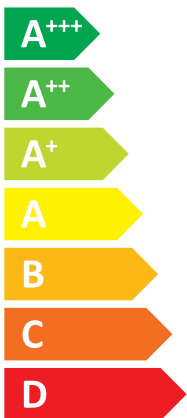

ENERG

енергия · ενεργεια

NIBE F1245-10 CU

NIBE

M0013-A-007

A++

A

Two icons showing sound power levels. The top icon shows a speaker inside a house with the value **42 dB**. The bottom icon shows a speaker outside a house with the value **0 dB**.

Legend for power consumption levels, shown as three colored squares: dark blue for 12 kW, medium blue for **12 kW**, and light blue for 12 kW.