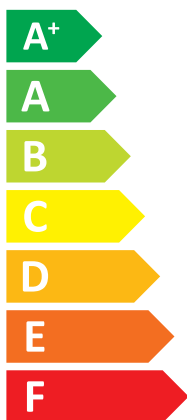

### EM 3X400V

**A+++**

**A+**

Two icons showing sound power levels. The top icon shows a speaker inside a house with the text "36 dB". The bottom icon shows a speaker outside a house with the text "0 dB".

A legend for power consumption with three entries: a dark blue square labeled "8 kW", a medium blue square labeled "8 kW", and a light blue square labeled "8 kW".