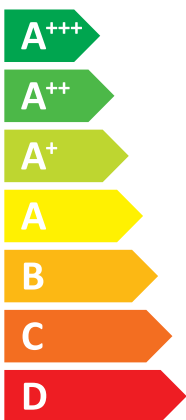

### EM 3X400V

**A+++**

**A+**

Two icons showing sound power levels. The top icon shows a speaker inside a house with the text "36 dB". The bottom icon shows a speaker outside a house with the text "0 dB".

A legend for power consumption with three entries: a dark blue square labeled "8 kW", a medium blue square labeled "8 kW", and a light blue square labeled "8 kW".