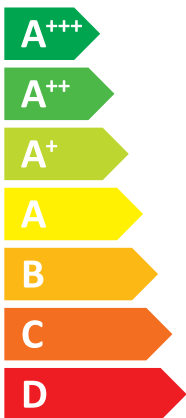

### EM 3X400V

**A+++**

**A+**

Two icons showing sound power levels. The top icon shows a speaker inside a house with the value **39 dB**. The bottom icon shows a speaker outside a house with the value **0 dB**.

Legend for power consumption in kW, shown as colored squares: dark blue for 15 kW, medium blue for 15 kW, and light blue for 15 kW.