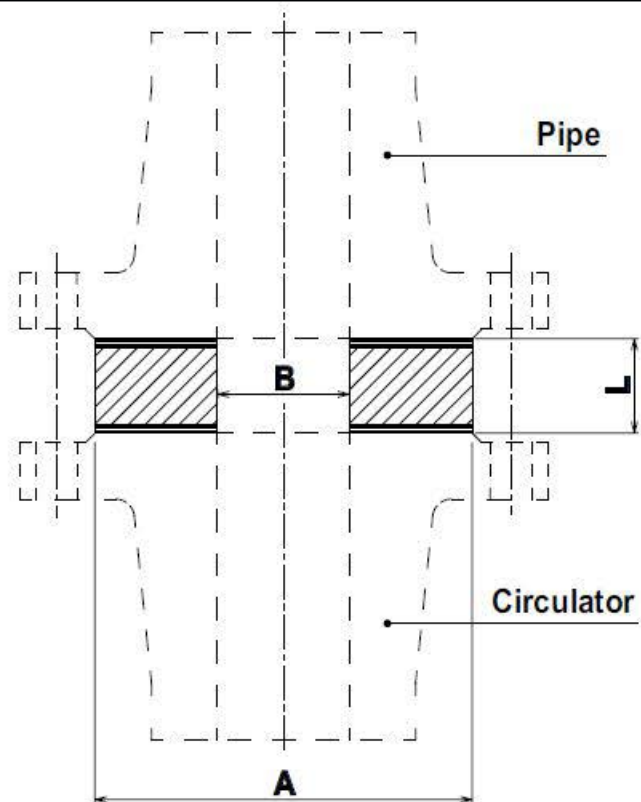

ADAPTERS*

MODEL	PART NUMBER	DN	PN (bar)	A (mm)	B (mm)	L** (mm)
	109395850	40	10	88	45	30
	109395860	50	10	102	55	40
	109395870	65	10	122	70	60

Kit containing 1 steel adapter, 2 gaskets and 4 bolts (with nuts and washers) for the appropriate length.

** L dimension including 2 gaskets.