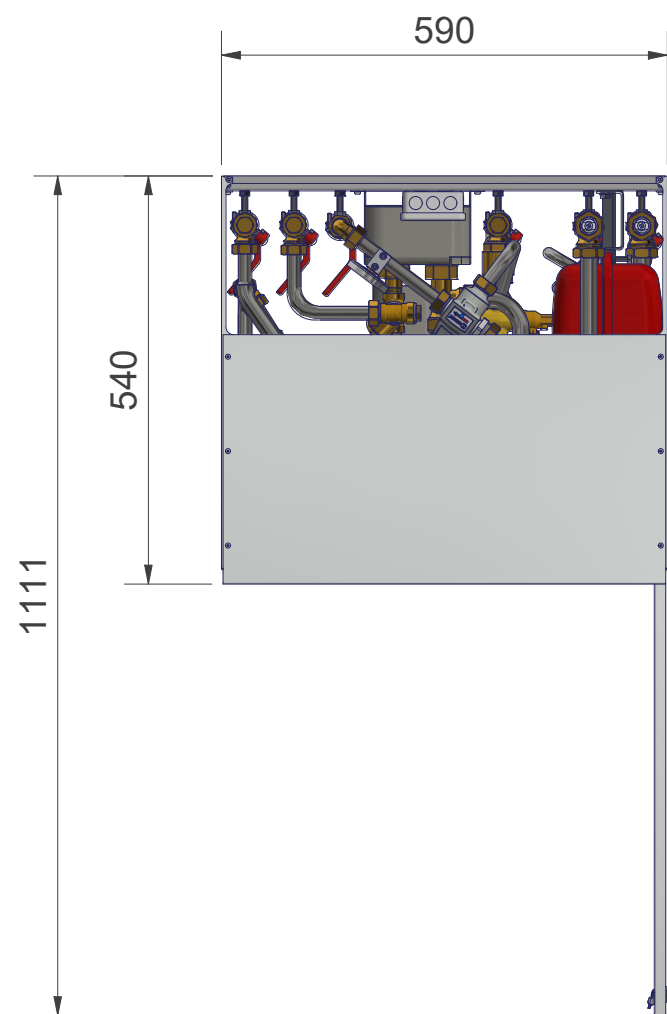

Unis 45B-2R, småhuscentral

Weight: 49 kg

Date: 25.04.22

We reserve the right to make changes

Högfors GST

Drawing: Layout 45B-2R.idw

Scale: 1 : 8

Sheet: 1 / 3

We reserve the right to make changes

Högfors GST

Drawing: Layout 45B-2R.idw

Scale: 1 : 5

Sheet: 3 / 3