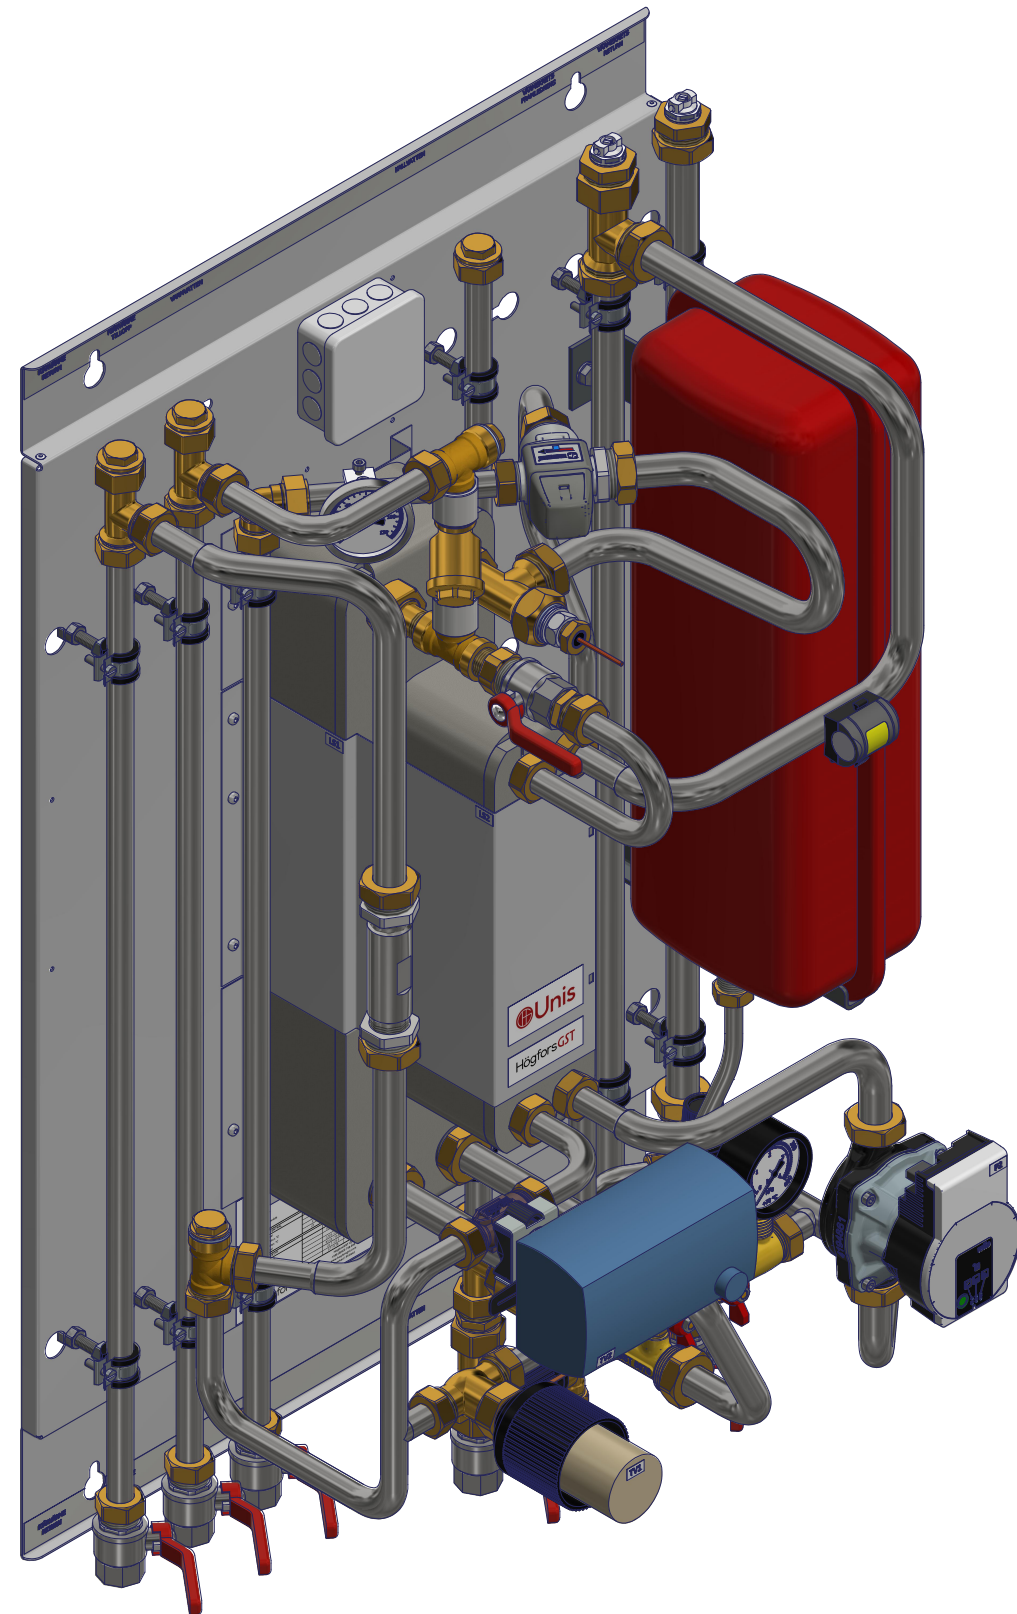

Unis 45B-2R, småhuscentral

Weight: 49 kg

Date: 25.04.22

We reserve the right to make changes

Högfors GST

Drawing: Layout 45B-2R.idw

Scale: 1 : 8

Sheet: 1 / 3

Unis 45B-2R, småhuscentral

Weight: 49 kg

Date: 25.04.22

We reserve the right to make changes

Högfors GST

Unis 45B-2R, småhuscentral

Weight: 49 kg

Date: 25.04.22