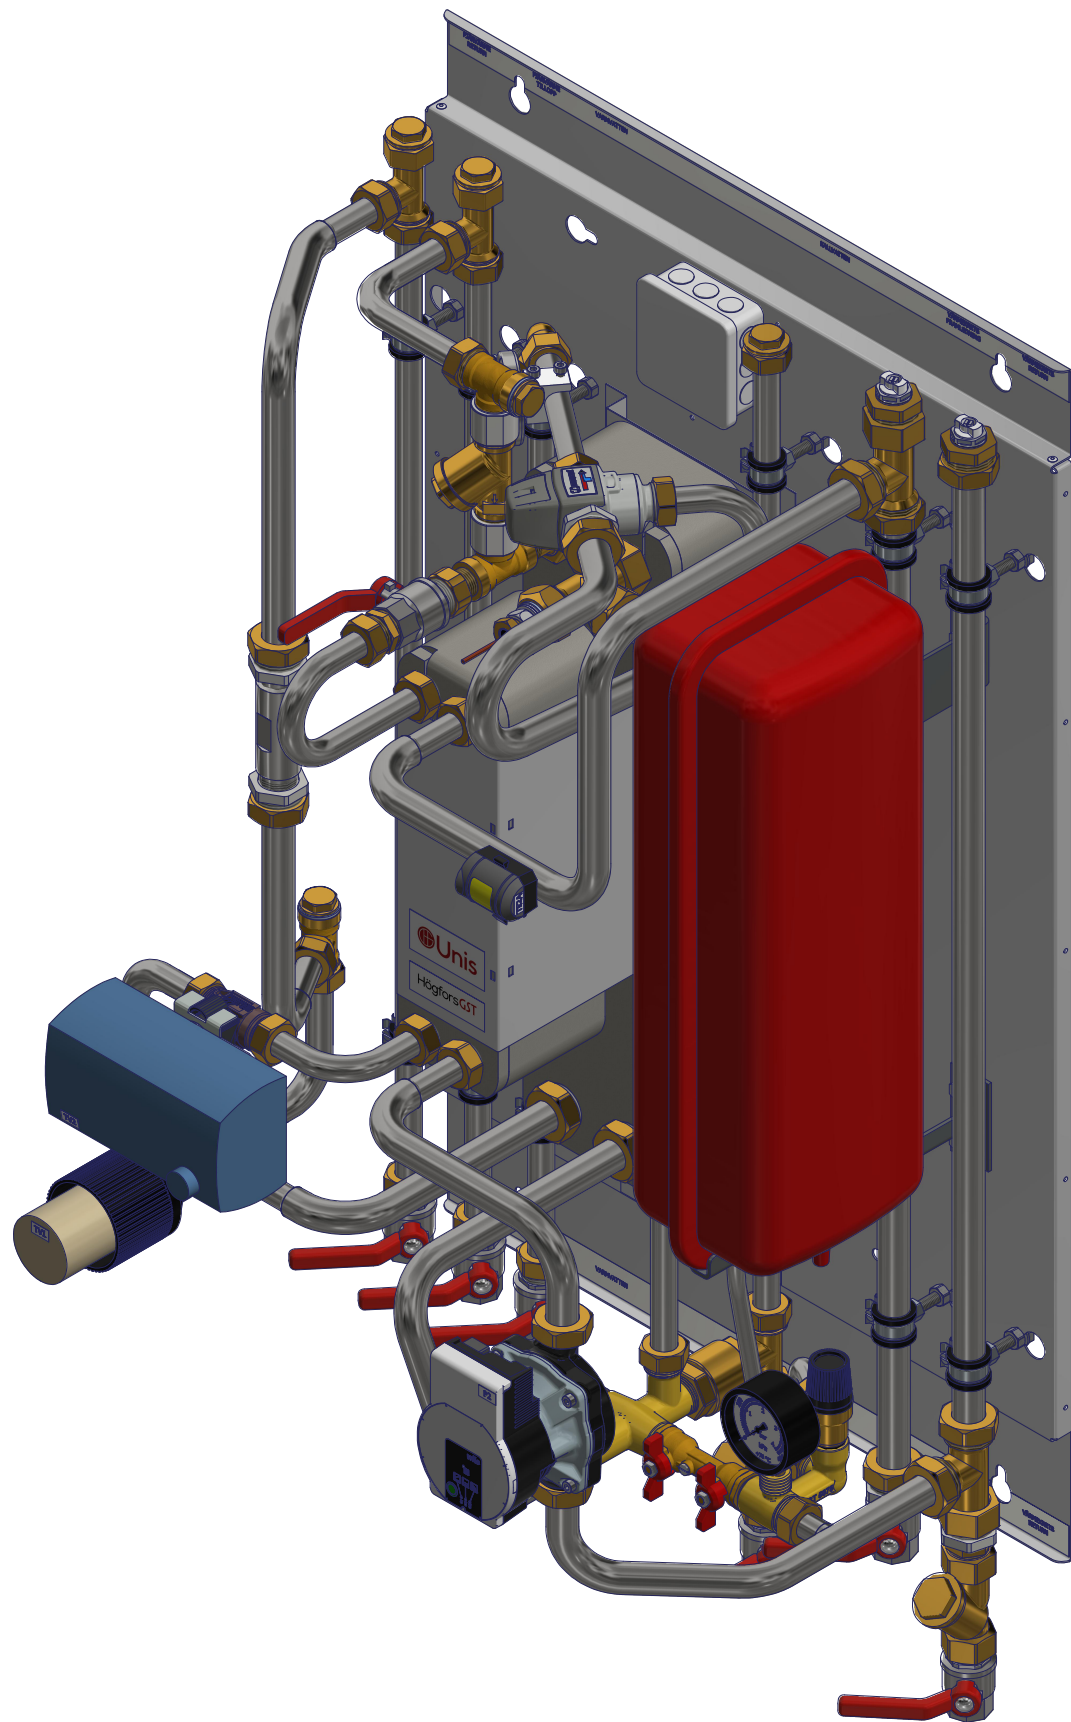

Unis 45B-2R, småhuscentral

Weight: 49 kg

Date: 25.04.22

We reserve the right to make changes

Högfors GST

Drawing: Layout 45B-2R.idw

Scale: 1 : 8

Sheet: 1 / 3

Unis 45B-2R, småhuscentral

Weight: 49 kg

Date: 25.04.22

We reserve the right to make changes

Högfors GST

Unis 45B-2R, småhuscentral

Weight: 49 kg

Date: 25.04.22