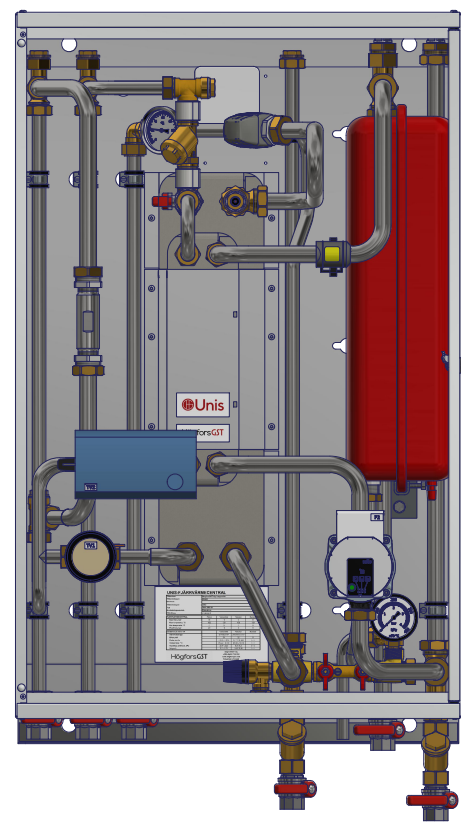

Unis 45B-2R, småhuscentral

Weight: 49 kg

Date: 25.04.22

We reserve the right to make changes

Högfors GST

Drawing: Layout 45B-2R.idw

Scale: 1 : 8

Sheet: 1 / 3

Unis 45B-2R, småhuscentral

Weight: 49 kg

Date: 25.04.22

We reserve the right to make changes

Högfors GST

Unis 45B-2R, småhuscentral

Weight: 49 kg

Date: 25.04.22