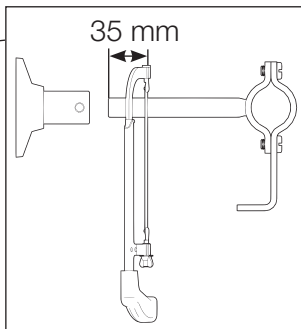

(A) 135-200 mm

(B) 85-110 mm

(C) 50 mm

FM Mattsson

FM Mattsson
Box 480
SE-792 27 MORA
SWEDEN
www.fmmattsson.com