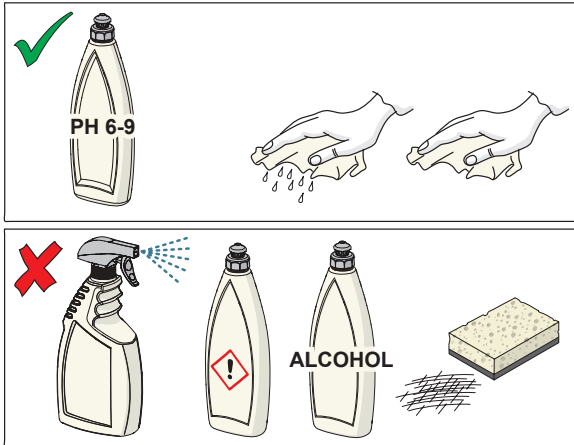

G1

G2

G6

CLEANING.ORAS.COM

Oras Group is a powerful European provider of sanitary fittings: the market leader in the Nordics and a leading company in Continental Europe. The company's mission is to make the use of water easy and sustainable and its vision is to become the European leader of advanced sanitary fittings. Oras Group has two strong brands: Oras and Hansa.