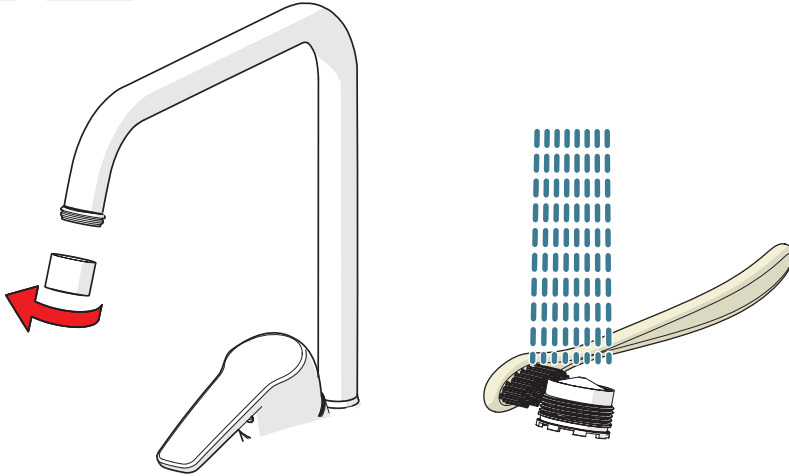

G1

G2

G6

CLEANING.ORAS.COM

Oras Group is a powerful European provider of sanitary fittings: the market leader in the Nordics and a leading company in Continental Europe. The company's mission is to make the use of water easy and sustainable and its vision is to become the European leader of advanced sanitary fittings. Oras Group has two strong brands: Oras and Hansa.