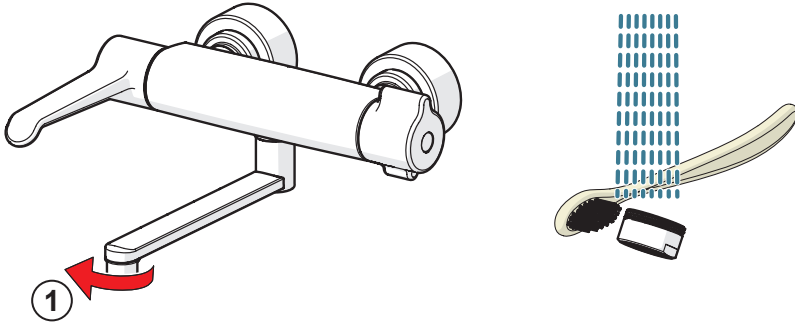

1

2

①

cleaning.oras.com

Oras Group is a powerful European provider of sanitary fittings: the market leader in the Nordics and a leading company in Continental Europe. The company's mission is to make the use of water easy and sustainable and its vision is to become the European leader of advanced sanitary fittings. Oras Group has two strong brands: Oras and Hansa.