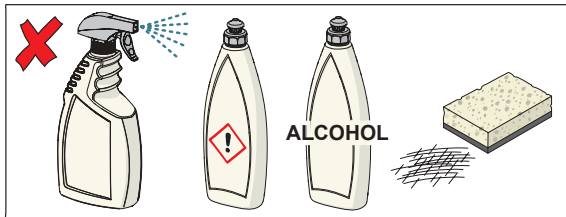

1

2

①

cleaning.oras.com

Oras Group is a powerful European provider of sanitary fittings: the market leader in the Nordics and a leading company in Continental Europe. The company's mission is to make the use of water easy and sustainable and its vision is to become the European leader of advanced sanitary fittings. Oras Group has two strong brands: Oras and Hansa.