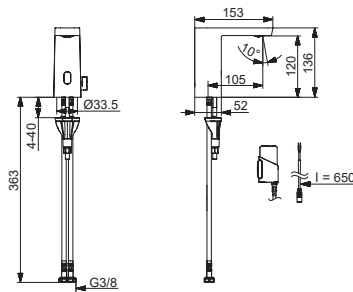

IP 55  
9 V  
AA 1.5 V Lithium x 2

**9260FZ**  
**9270FZ**

[mpi.oras.com/9260FZ](http://mpi.oras.com/9260FZ)

**9360FZ**  
**9370FZ**

[mpi.oras.com/9360FZ](http://mpi.oras.com/9360FZ)

**4814FZ**

[mpi.oras.com/4814FZ](http://mpi.oras.com/4814FZ)