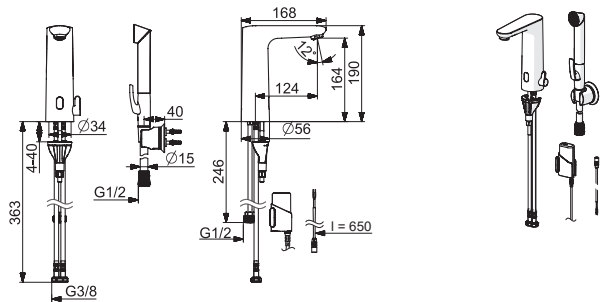

IP 55
9 V
AA 1.5 V Lithium x 2, CR 2450 3 V

9262FZ

mpi.oras.com/9262FZ

9362FZ

mpi.oras.com/9362FZ

9212FZ 9222FZ

mpi.oras.com/9212FZ

4816FZ

mpi.oras.com/4816FZ