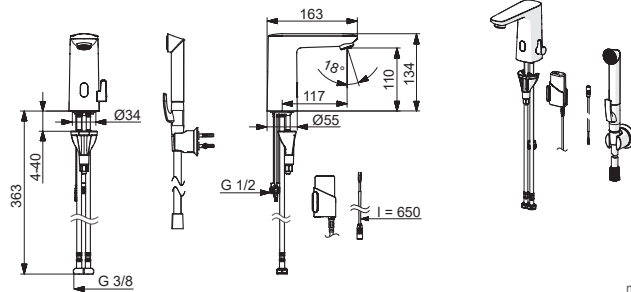

9212FZ 9222FZ