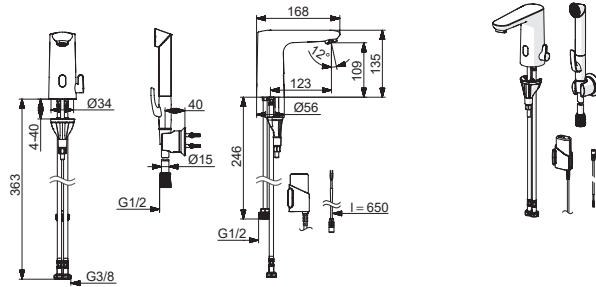

IP 55
9 V
AA 1.5 V Lithium x 2, CR 2450 3 V

9262FZ