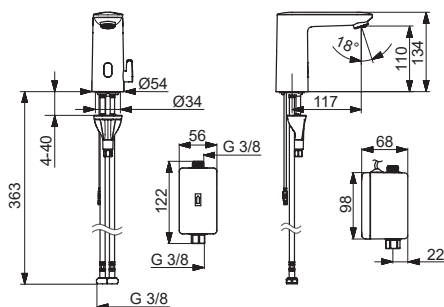

IP 55

LS17500 A Li-SOCI2 Lithium 3.6

9230BFZ

mpi.oras.com/9230BFZ