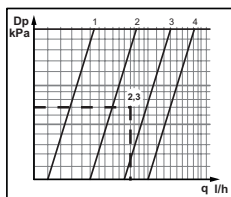

# STAD

-20°C – +120°C

PN 25

*We reserve the right to introduce technical alterations without prior notice.*