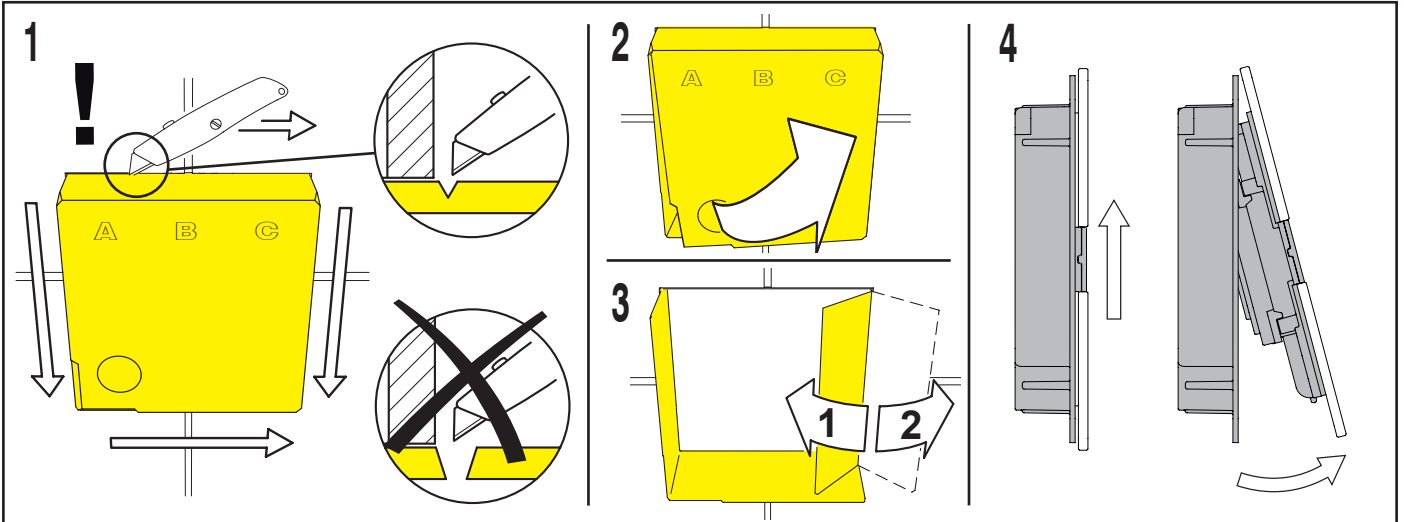

# GB TRIOMONT XS ELEKTRONISK / ELECTRONIC

FRONTLUCKA DUO  
CONTROL PANEL DUO  
[www.gustavsberg.com](http://www.gustavsberg.com)

10

11

12