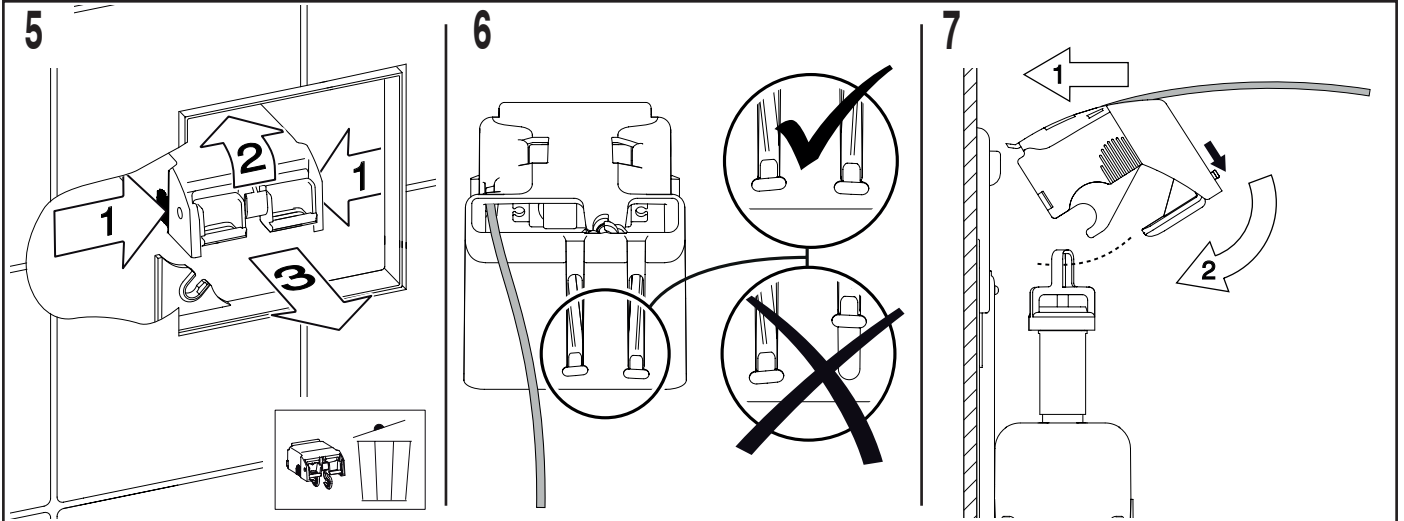

# GB TRIOMONT XS ELEKTRONISK / ELECTRONIC

FRONTLUCKA DUO  
CONTROL PANEL DUO  
[www.gustavsberg.com](http://www.gustavsberg.com)

10

11

12