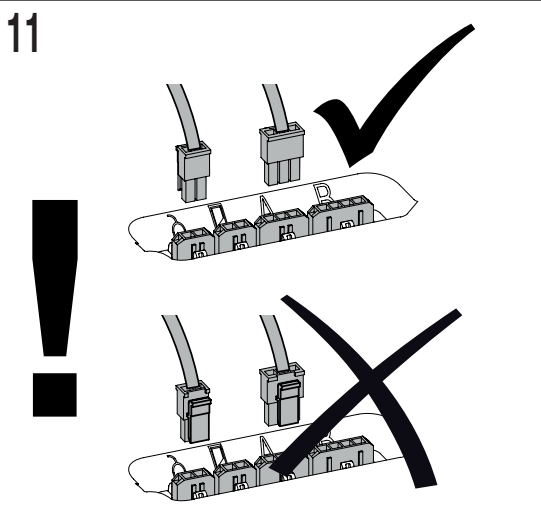

# GB TRIOMONT XS ELEKTRONISK / ELECTRONIC

FRONTLUCKA DUO  
CONTROL PANEL DUO  
[www.gustavsberg.com](http://www.gustavsberg.com)

10

11

12