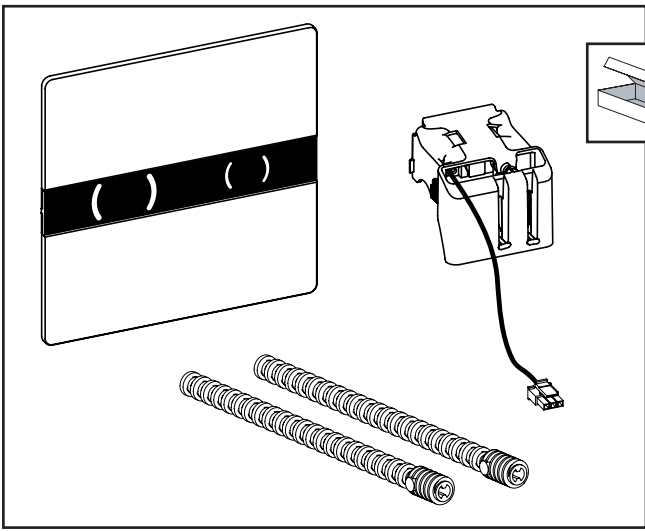

# GB TRIOMONT XS ELEKTRONISK / ELECTRONIC

FRONTLUCKA DUO  
CONTROL PANEL DUO  
[www.gustavsberg.com](http://www.gustavsberg.com)

10

11

12