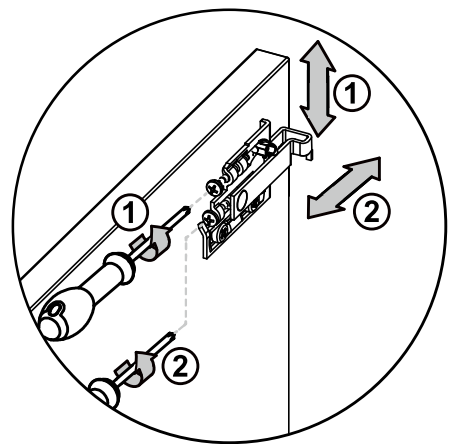

### Ella Aqua Wave 60

2 pers.

  $\phi 8\text{mm}$   
  

⊕ Pz 2  
⊕ Ph 2

<b>PM-566</b>	<b>S1</b>	<b>S2</b>	<b>A</b>	<b>B</b>
 L=566mm x 1	 Ø4.2x50mm x 5	 Ø8x40mm x 5	 Ø4x12mm x 3	 L=598mm x 1

03.

04.

05.