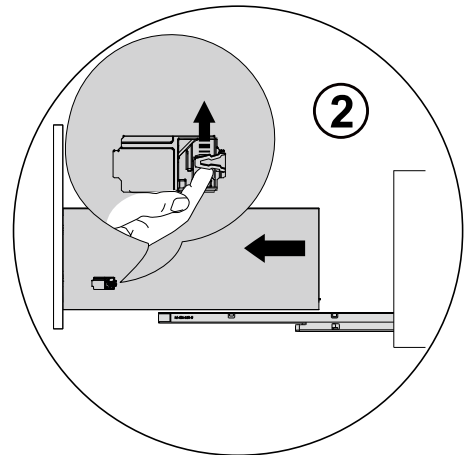

### Ella Aqua Wave 60

2 pers.

  $\phi 8\text{mm}$   
  

⊕ Pz 2  
⊕ Ph 2

<b>PM-566</b>	<b>S1</b>	<b>S2</b>	<b>A</b>	<b>B</b>
 L=566mm x 1	 Ø4.2x50mm x 5	 Ø8x40mm x 5	 Ø4x12mm x 3	 L=598mm x 1

03.

04.

05.