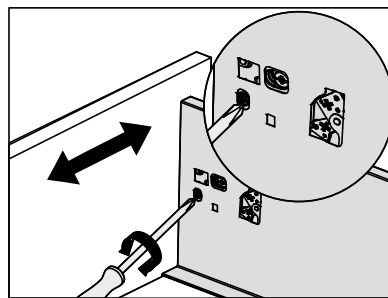

05.

06.

07.

Versionsdatum:2024-02-20