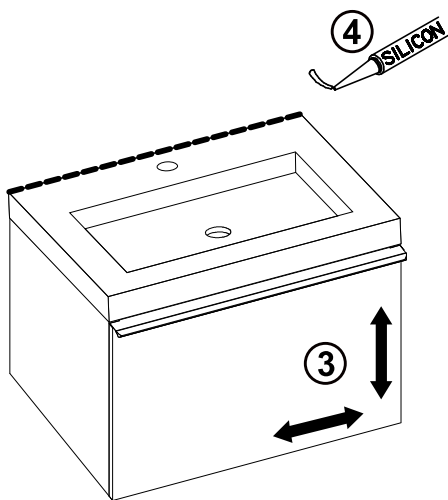

05.

06.

07.

Versionsdatum:2024-02-20