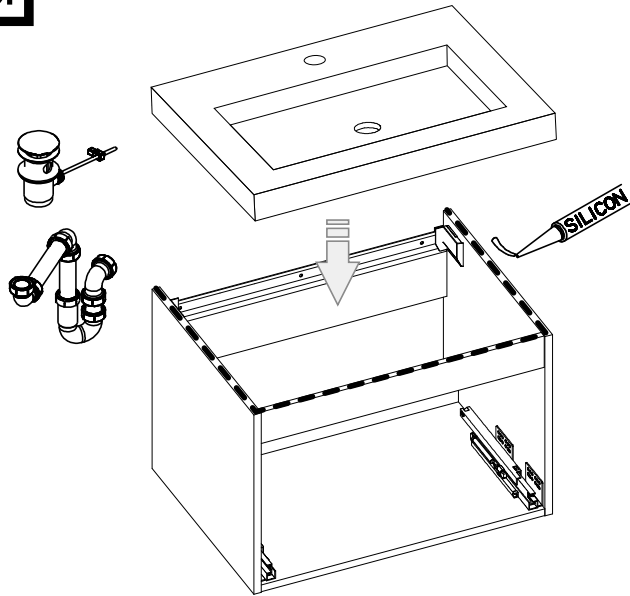

### Ella Aqua Wave 60

2 pers.

  $\phi 8\text{mm}$   
  

⊕ Pz 2  
⊕ Ph 2

<b>PM-566</b>	<b>S1</b>	<b>S2</b>	<b>A</b>	<b>B</b>
 L=566mm x 1	 Ø4.2x50mm x 5	 Ø8x40mm x 5	 Ø4x12mm x 3	 L=598mm x 1

03.

04.

05.