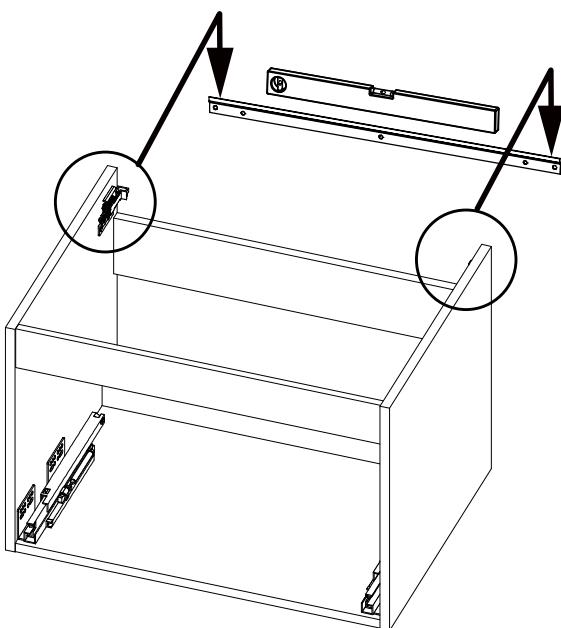

### Ella Aqua Wave 60

2 pers.

  $\phi 8\text{mm}$   
  

⊕ Pz 2  
⊕ Ph 2

<b>PM-566</b>	<b>S1</b>	<b>S2</b>	<b>A</b>	<b>B</b>
 L=566mm x 1	 Ø4.2x50mm x 5	 Ø8x40mm x 5	 Ø4x12mm x 3	 L=598mm x 1

03.

04.

05.