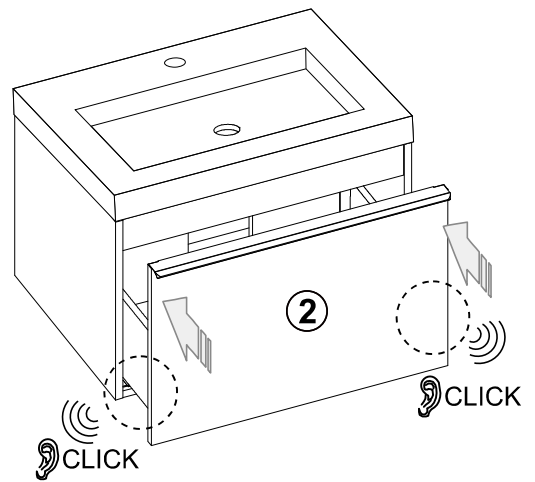

05.

06.

07.

Versionsdatum:2024-02-20