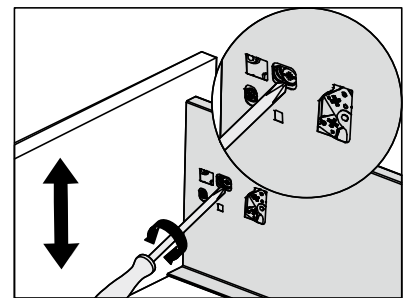

05.

06.

07.

Versionsdatum:2024-02-20