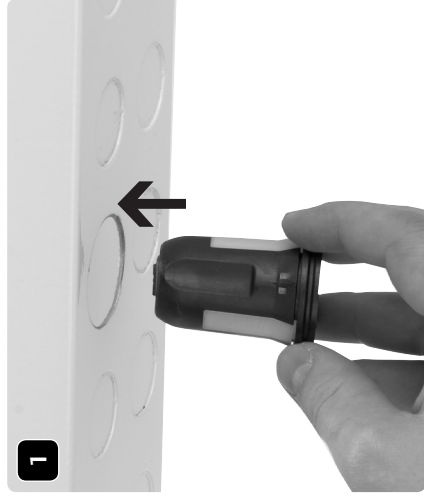

Uponor cabinet connection sleeves M7

Uponor

1063403 Uponor Cabinet connection sleeve M7 S
18/14,6 12-18 mm

1063404 Uponor Cabinet connection sleeve M7 M
25/20-28/23 20-28 mm

1064542 Uponor Cabinet connection sleeve M7 XL
54/48 32-40 mm