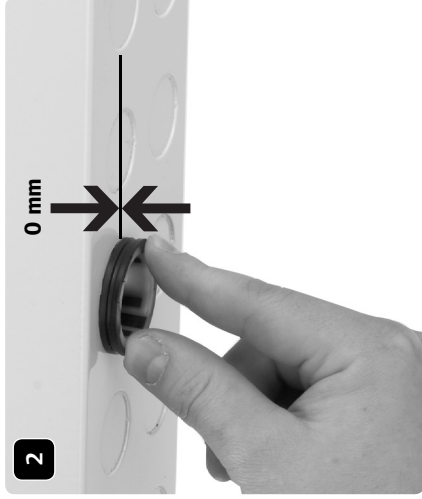

Uponor cabinet connection sleeves M7

Uponor

1063403 Uponor Cabinet connection sleeve M7 S
18/14,6 12-18 mm

1063404 Uponor Cabinet connection sleeve M7 M
25/20-28/23 20-28 mm

1064542 Uponor Cabinet connection sleeve M7 XL
54/48 32-40 mm