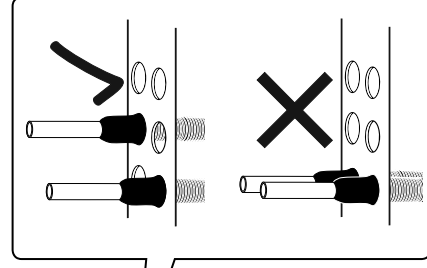

Uponor cabinet connection sleeves M7

Uponor

1063403 Uponor Cabinet connection sleeve M7 S
18/14,6 12-18 mm

1063404 Uponor Cabinet connection sleeve M7 M
25/20-28/23 20-28 mm

1064542 Uponor Cabinet connection sleeve M7 XL
54/48 32-40 mm

1063405 Uponor Cabinet connection sleeve M7 34/29