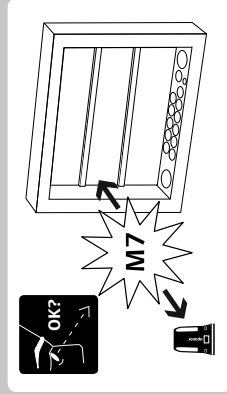

Uponor cabinet connection sleeves M7

Uponor

1063403 Uponor Cabinet connection sleeve M7 S
18/14,6 12-18 mm

1063404 Uponor Cabinet connection sleeve M7 M
25/20-28/23 20-28 mm

1064542 Uponor Cabinet connection sleeve M7 XL
54/48 32-40 mm