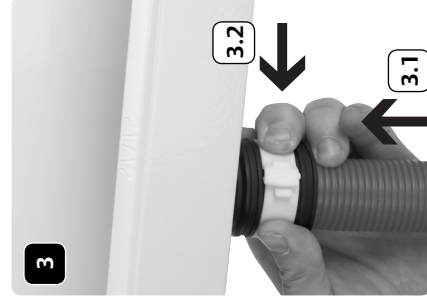

Uponor cabinet connection sleeves M7

Uponor

1063403 Uponor Cabinet connection sleeve M7 S
18/14,6 12-18 mm

1063404 Uponor Cabinet connection sleeve M7 M
25/20-28/23 20-28 mm

1064542 Uponor Cabinet connection sleeve M7 XL
54/48 32-40 mm

1063405 Uponor Cabinet connection sleeve M7 34/29