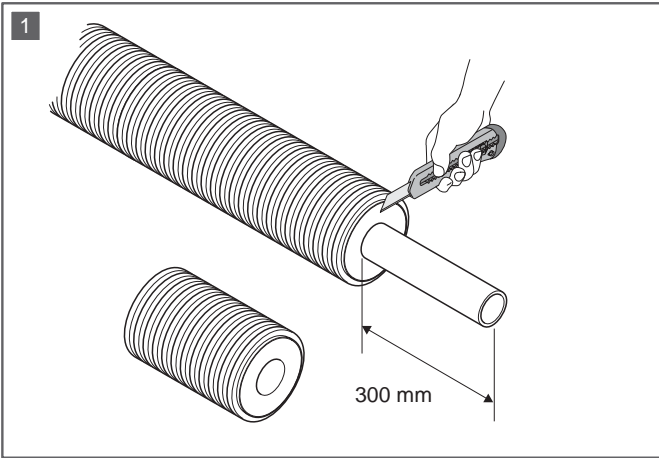

Uponor Ecoflex insulation sets