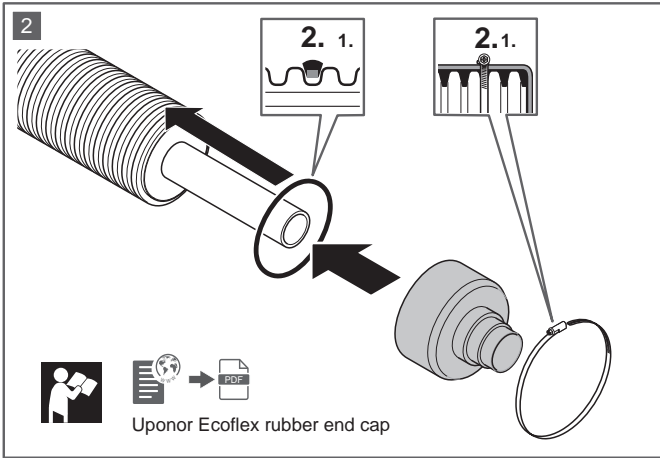

Uponor Ecoflex insulation sets

4

200/175/140

140/90/68

5

$\Delta P = OK?$

www.uponor.com/services/download-centre

6

7

11

12

13

d [mm]	d1 [mm]	d2 [mm]	l [mm]	Weight [kg]	b [mm]
250	200	175/140	1150	13,8	780
200	175	140	1125	13,53	788
140	90	68	940	9,775	666

d [mm]	d1 [mm]	d2 [mm]	l [mm]	Weight [kg]	b [mm]
200	175	140	805	10,55	805

d [mm]	d1 [mm]	d2 [mm]	l [mm]	Weight [kg]	b [mm]
250	200	175/140	1150	10,6	491
200	175	140	1200	9,66	270

Uponor

Uponor GmbH

Industriestraße 56,
D-97437 Hassfurt, Germany

1071333 v2_04_2022_INT
Production: Uponor / ELO