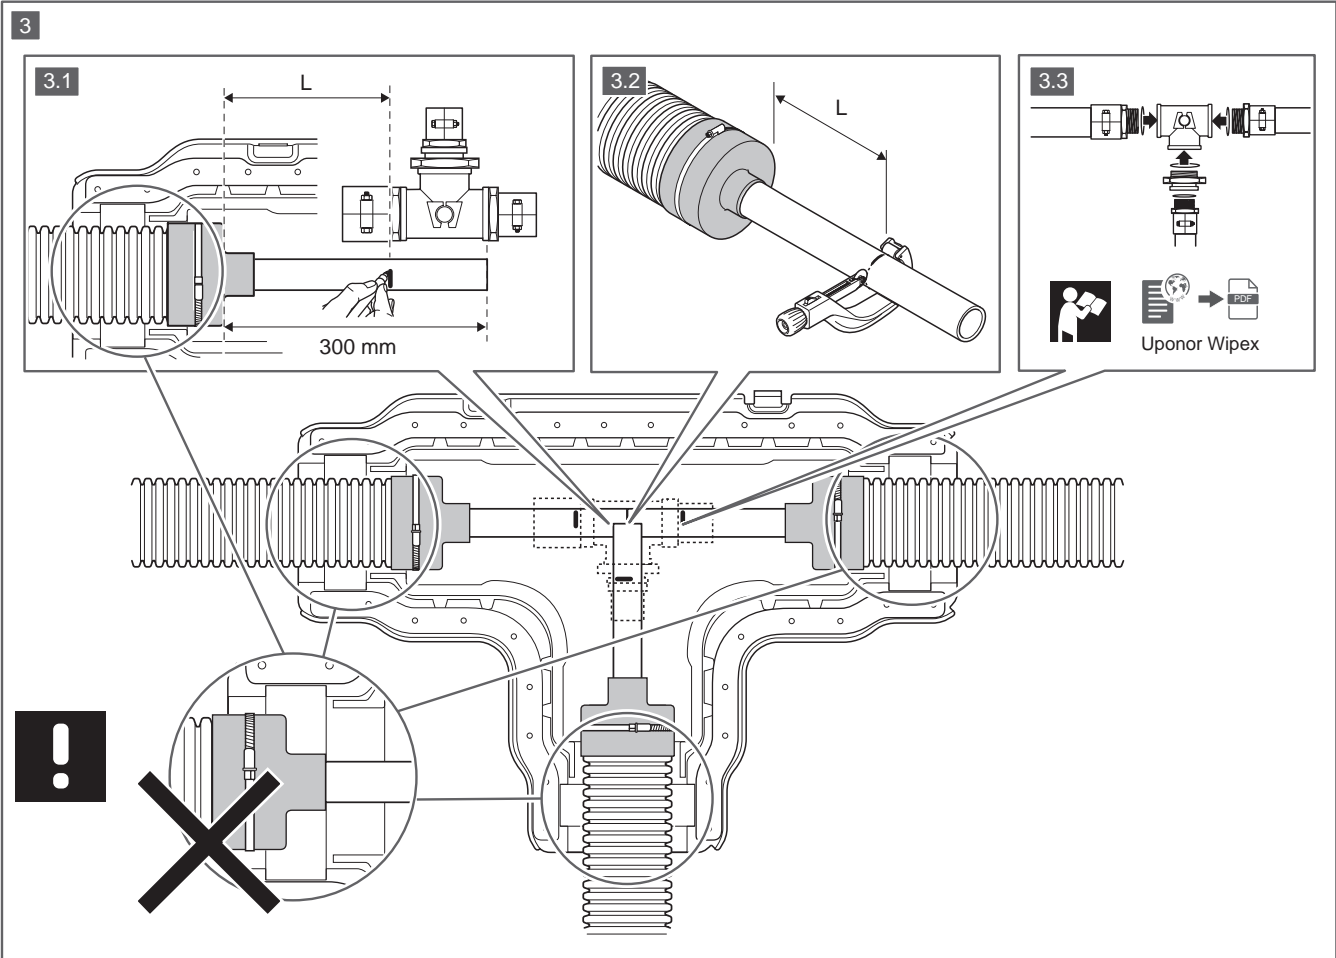

Uponor Ecoflex insulation sets