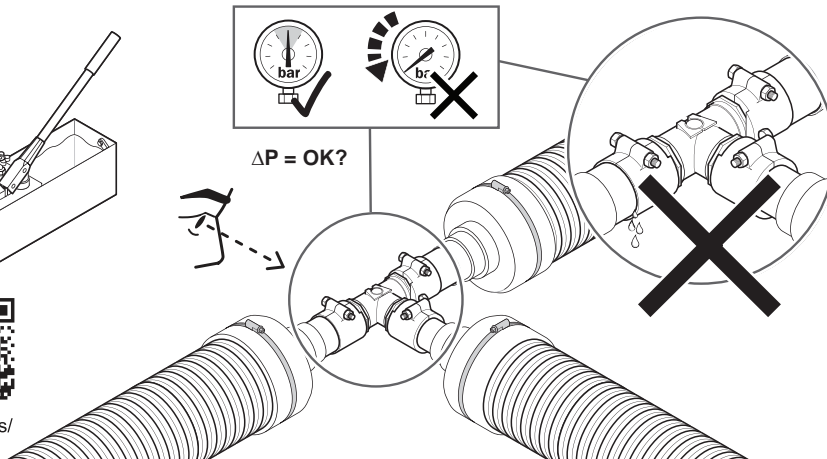

200/175/140

140/90/68

5

$\Delta P = OK?$

www.uponor.com/services/download-centre