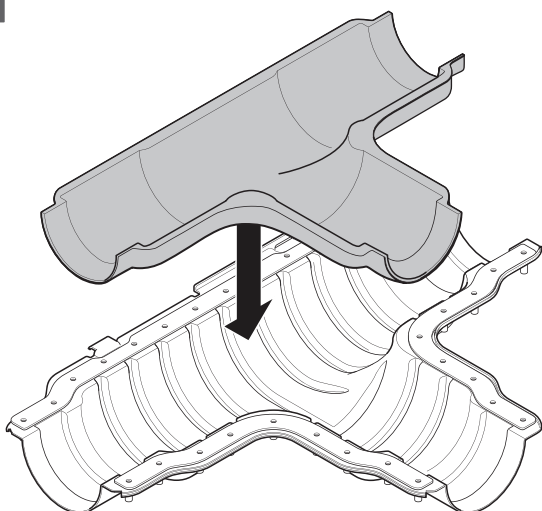

Uponor Ecoflex insulation sets

4

200/175/140

140/90/68

5

$\Delta P = OK?$

www.uponor.com/services/download-centre

6

7

11

12

13

d [mm]	d1 [mm]	d2 [mm]	l [mm]	Weight [kg]	b [mm]
250	200	175/140	1150	13,8	780
200	175	140	1125	13,53	788
140	90	68	940	9,775	666

d [mm]	d1 [mm]	d2 [mm]	l [mm]	Weight [kg]	b [mm]
200	175	140	805	10,55	805

d [mm]	d1 [mm]	d2 [mm]	l [mm]	Weight [kg]	b [mm]
250	200	175/140	1150	10,6	491
200	175	140	1200	9,66	270

Uponor

Uponor GmbH

Industriestraße 56,
D-97437 Hassfurt, Germany

1071333 v2_04_2022_INT
Production: Uponor / ELO