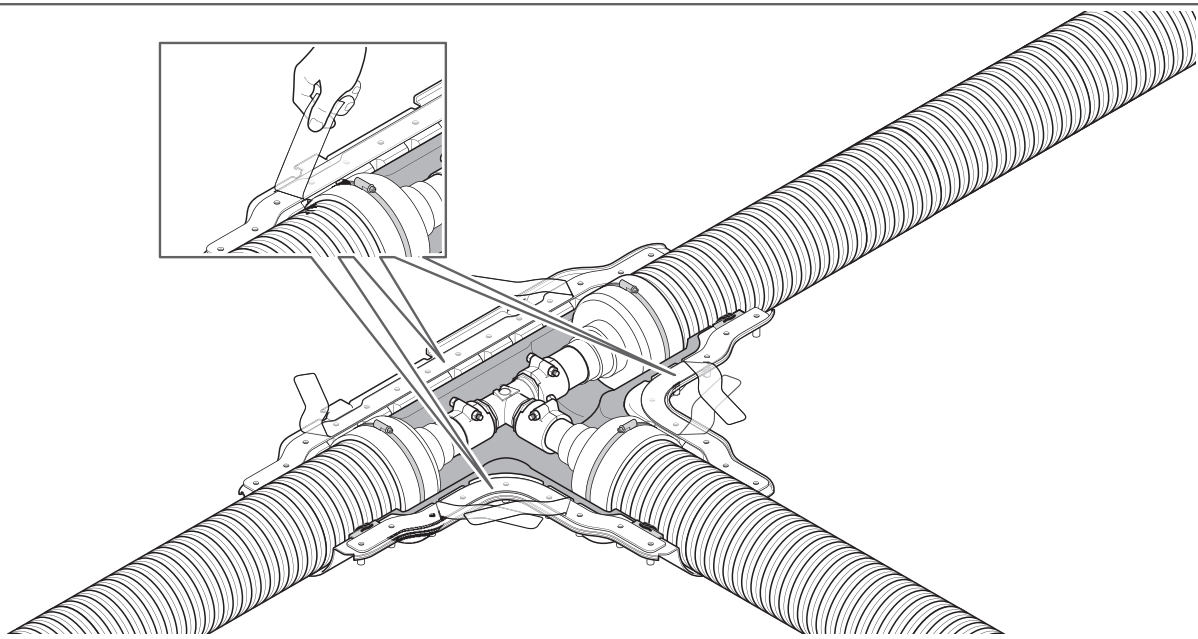

Uponor Ecoflex insulation sets

4

200/175/140

140/90/68

5

$\Delta P = OK?$

www.uponor.com/services/download-centre

6

7

11

12

13

d [mm]	d1 [mm]	d2 [mm]	l [mm]	Weight [kg]	b [mm]
250	200	175/140	1150	13,8	780
200	175	140	1125	13,53	788
140	90	68	940	9,775	666

d [mm]	d1 [mm]	d2 [mm]	l [mm]	Weight [kg]	b [mm]
200	175	140	805	10,55	805

d [mm]	d1 [mm]	d2 [mm]	l [mm]	Weight [kg]	b [mm]
250	200	175/140	1150	10,6	491
200	175	140	1200	9,66	270

Uponor

Uponor GmbH

Industriestraße 56,
D-97437 Hassfurt, Germany

1071333 v2_04_2022_INT
Production: Uponor / ELO