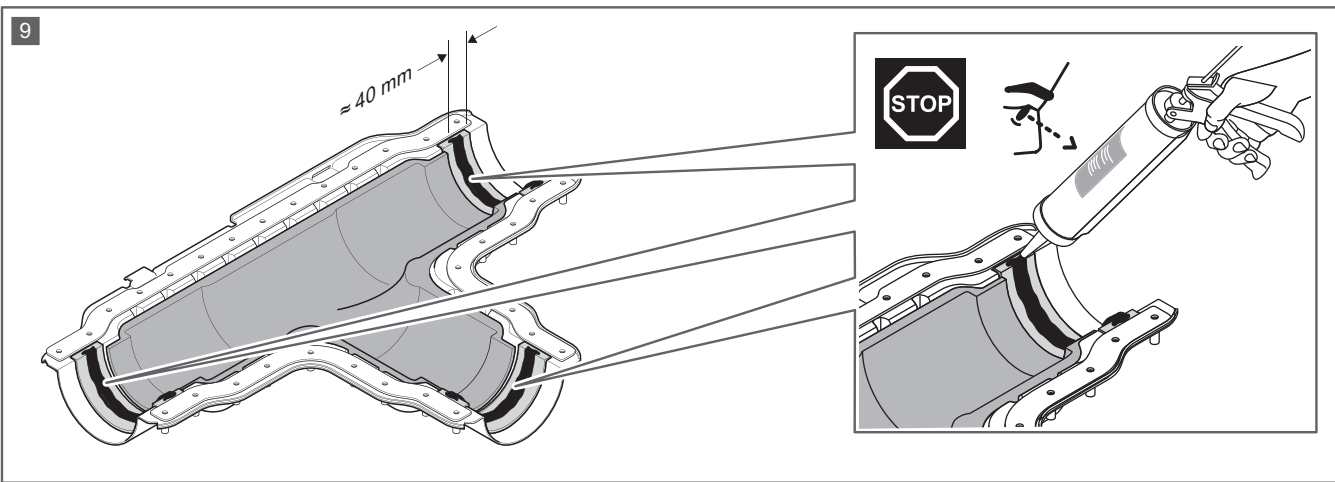

Uponor Ecoflex insulation sets

4

200/175/140

140/90/68

5

$\Delta P = OK?$

www.uponor.com/services/download-centre

6

7

11

12

13

d [mm]	d1 [mm]	d2 [mm]	l [mm]	Weight [kg]	b [mm]
250	200	175/140	1150	13,8	780
200	175	140	1125	13,53	788
140	90	68	940	9,775	666

d [mm]	d1 [mm]	d2 [mm]	l [mm]	Weight [kg]	b [mm]
200	175	140	805	10,55	805

d [mm]	d1 [mm]	d2 [mm]	l [mm]	Weight [kg]	b [mm]
250	200	175/140	1150	10,6	491
200	175	140	1200	9,66	270

Uponor

Uponor GmbH

Industriestraße 56,
D-97437 Hassfurt, Germany

1071333 v2_04_2022_INT
Production: Uponor / ELO