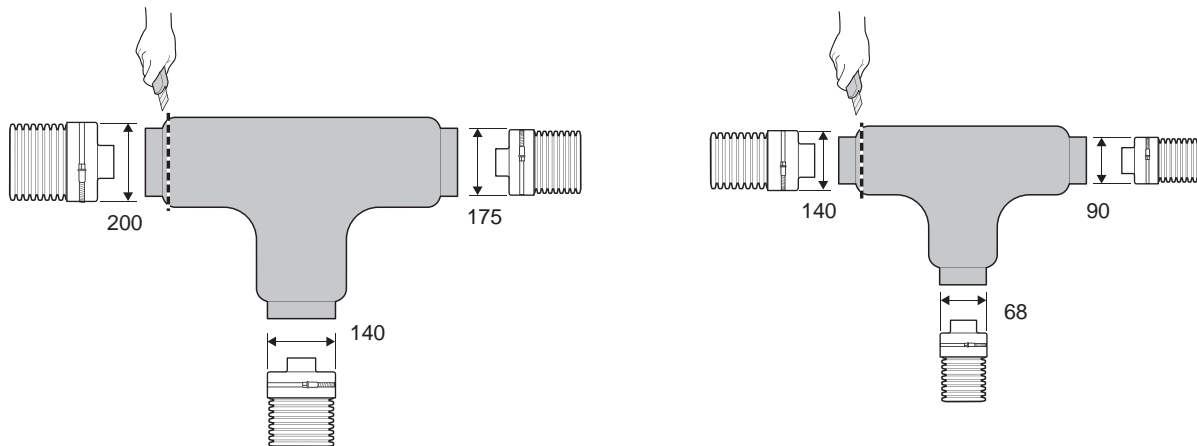

Uponor Ecoflex insulation sets

4

200/175/140

140/90/68

5

$\Delta P = OK?$

www.uponor.com/services/download-centre

6

7

11

12

13

d [mm]	d1 [mm]	d2 [mm]	l [mm]	Weight [kg]	b [mm]
250	200	175/140	1150	13,8	780
200	175	140	1125	13,53	788
140	90	68	940	9,775	666

d [mm]	d1 [mm]	d2 [mm]	l [mm]	Weight [kg]	b [mm]
200	175	140	805	10,55	805

d [mm]	d1 [mm]	d2 [mm]	l [mm]	Weight [kg]	b [mm]
250	200	175/140	1150	10,6	491
200	175	140	1200	9,66	270

Uponor

Uponor GmbH

Industriestraße 56,
D-97437 Hassfurt, Germany

1071333 v2_04_2022_INT
Production: Uponor / ELO