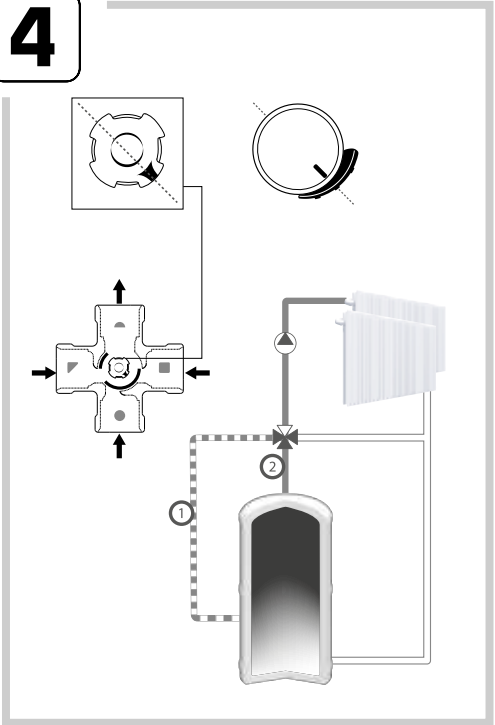

4

5

i

<http://www.esbe.eu/global/en/products/rotary-valves>