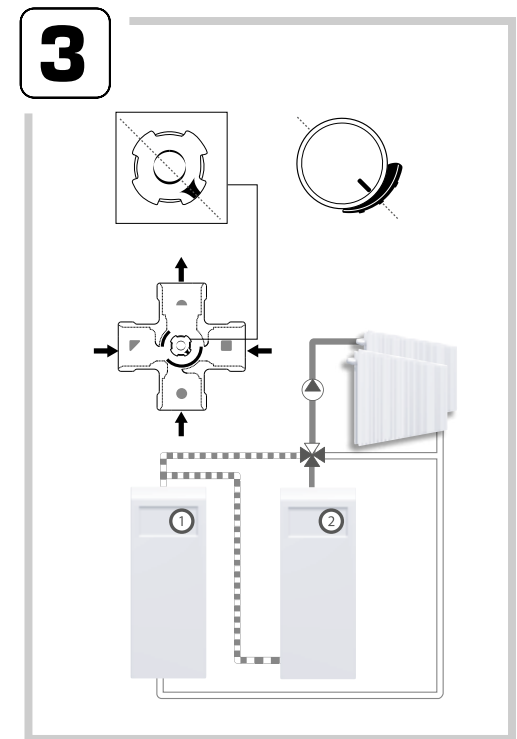

ESBE AB
Bruksgatan 22
SE-333 75 Reftele
www.esbe.eu

SERIES VRB240

Series VRB241
Series VRB242

Series VRB243

PED 2014/68/EU, article 4.3

SI 2016 No. 1105

Piping Schematics are General Representations

Mtrl.n: 98140329 • Ritn.n: 9171 vers. E • Rev. 2023-06-02