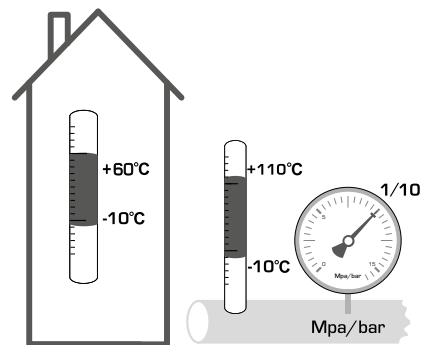

ESBE AB
Bruksgatan 22
SE-333 75 Reftele
www.esbe.eu

SERIES VRB240

Series VRB241
Series VRB242

Series VRB243

PED 2014/68/EU, article 4.3

SI 2016 No. 1105

Piping Schematics are General Representations

Mtrl.n: 98140329 • Ritn.n: 9171 vers. E • Rev. 2023-06-02