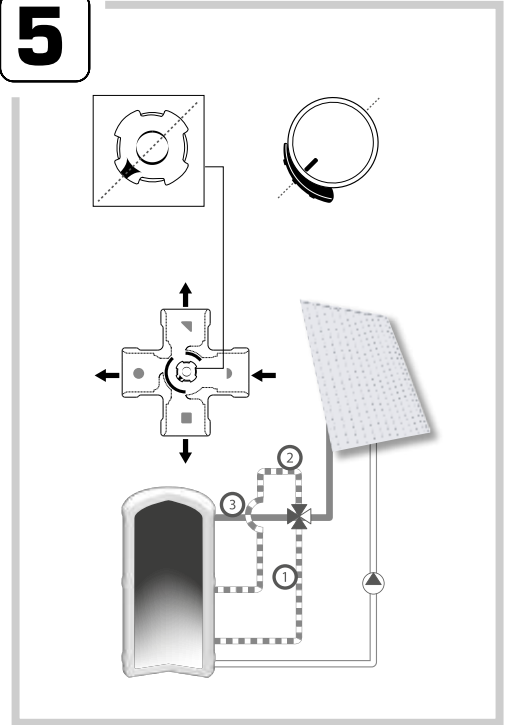

4

5

i

<http://www.esbe.eu/global/en/products/rotary-valves>