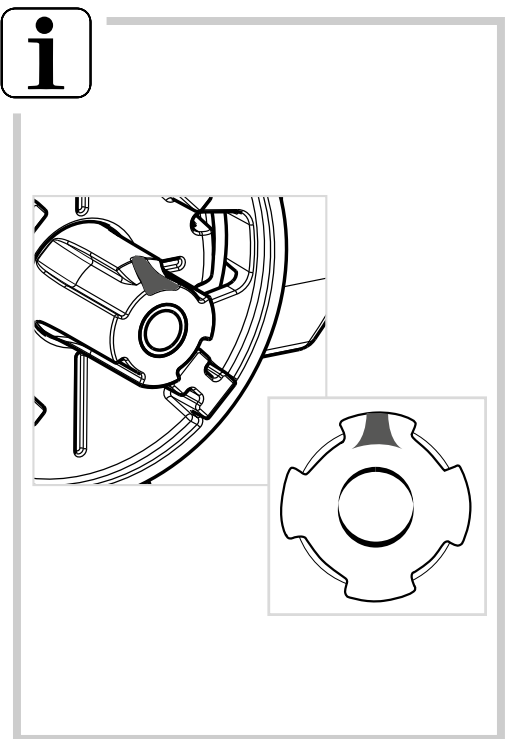

ESBE AB
Bruksgatan 22
SE-333 75 Reftele
www.esbe.eu

SERIES VRB240

Series VRB241
Series VRB242

Series VRB243

PED 2014/68/EU, article 4.3

SI 2016 No. 1105

Piping Schematics are General Representations

Mtrl.n: 98140329 • Ritn.n: 9171 vers. E • Rev. 2023-06-02