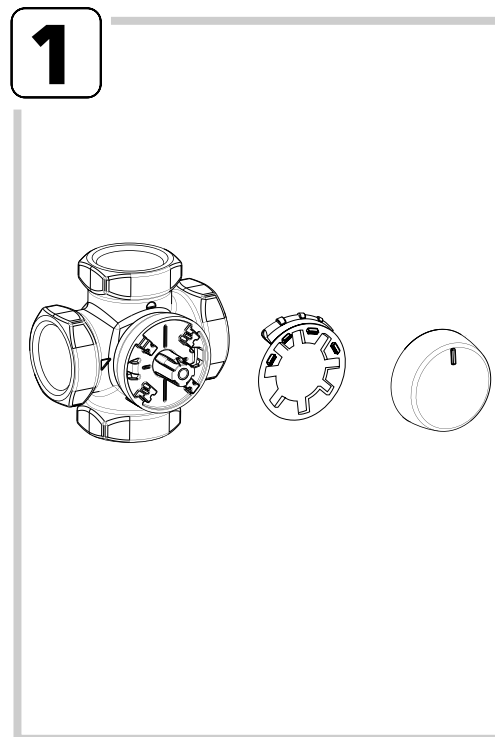

ESBE AB
Bruksgatan 22
SE-333 75 Reftele
www.esbe.eu

SERIES VRB240

Series VRB241
Series VRB242

Series VRB243

PED 2014/68/EU, article 4.3

SI 2016 No. 1105

Piping Schematics are General Representations

Mtrl.n: 98140329 • Ritn.n: 9171 vers. E • Rev. 2023-06-02