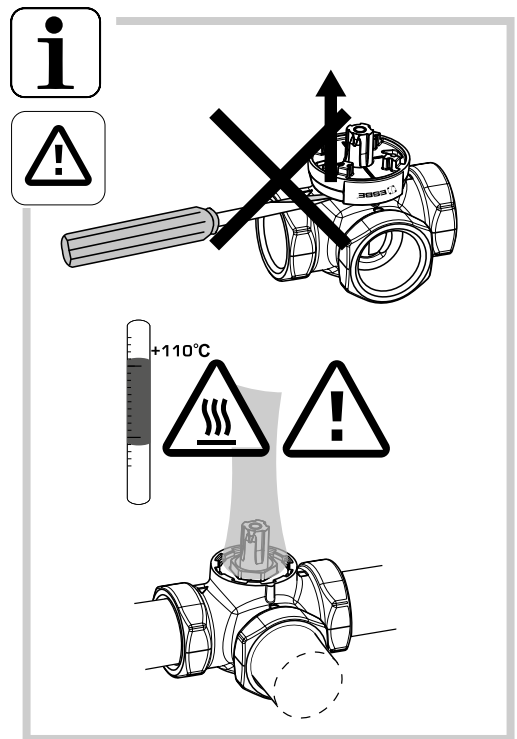

ESBE AB
Bruksgatan 22
SE-333 75 Reftele
www.esbe.eu

SERIES VRB240

Series VRB241
Series VRB242

Series VRB243

PED 2014/68/EU, article 4.3

SI 2016 No. 1105

Piping Schematics are General Representations

Mtrl.n: 98140329 • Ritn.n: 9171 vers. E • Rev. 2023-06-02