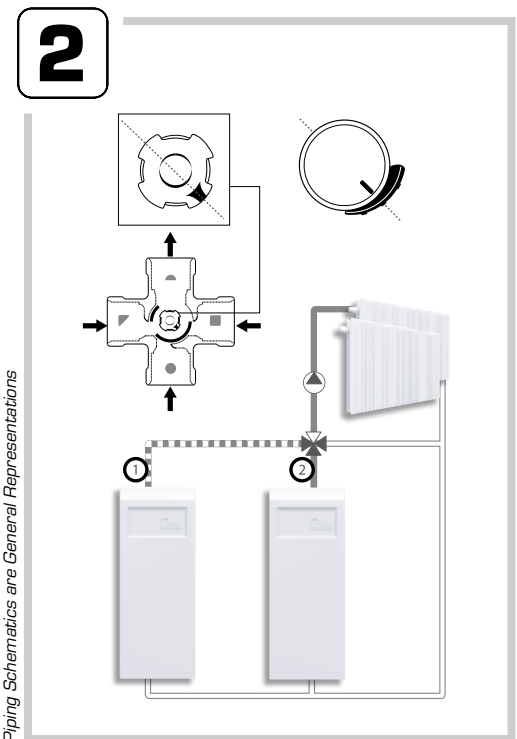

ESBE AB
Bruksgatan 22
SE-333 75 Reftele
www.esbe.eu

SERIES VRB240

Series VRB241
Series VRB242

Series VRB243

PED 2014/68/EU, article 4.3

SI 2016 No. 1105

Piping Schematics are General Representations

Mtrl.n: 98140329 • Ritn.n: 9171 vers. E • Rev. 2023-06-02