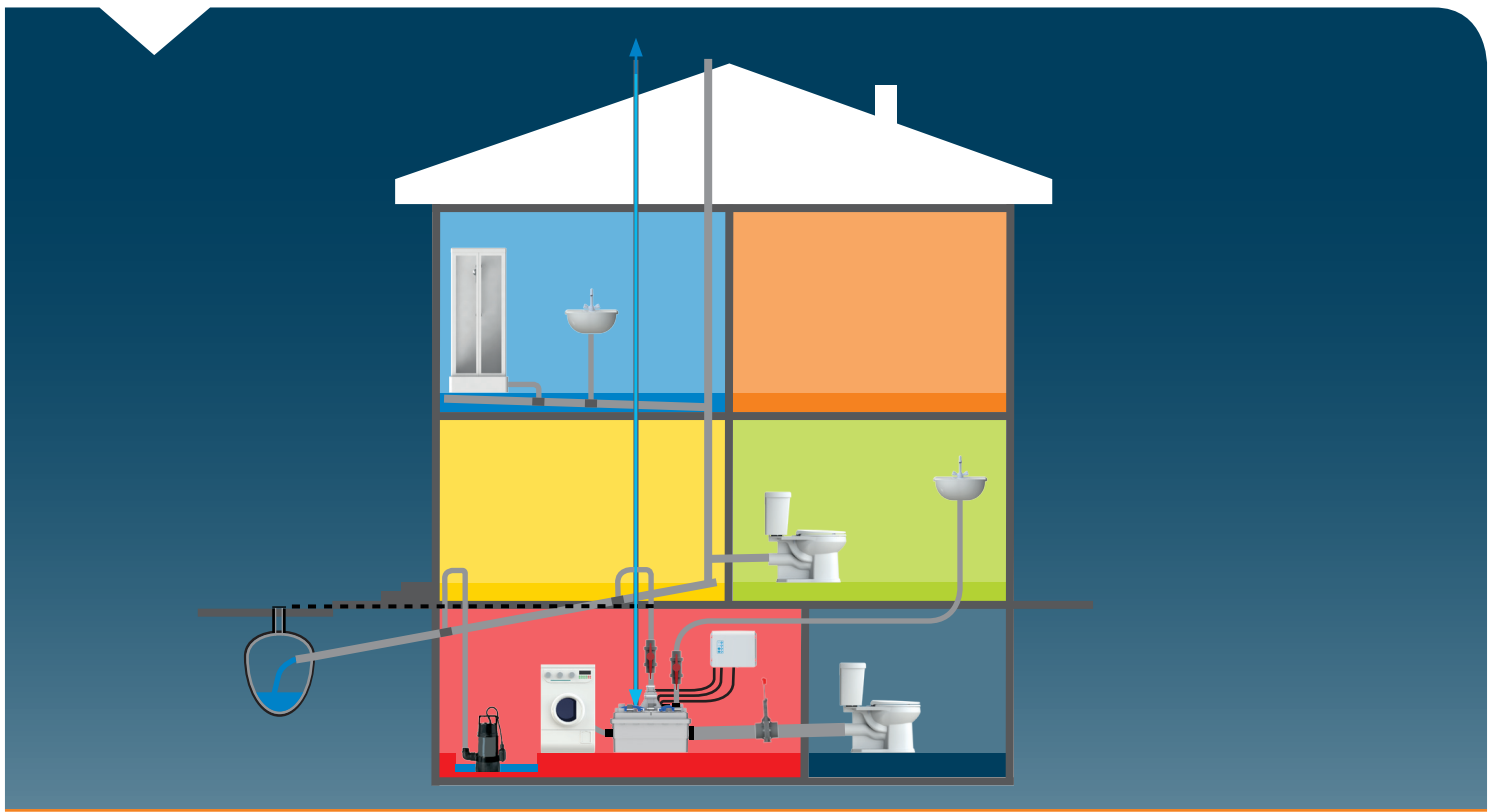

A x2	B x2	C x4 40/50	D x2 35x50	E x1 60x80	F x1	G x8 40x60
H x2 100/110	I x4 100x120	J x2	K x1	L x1 8x12	M x1	N x1