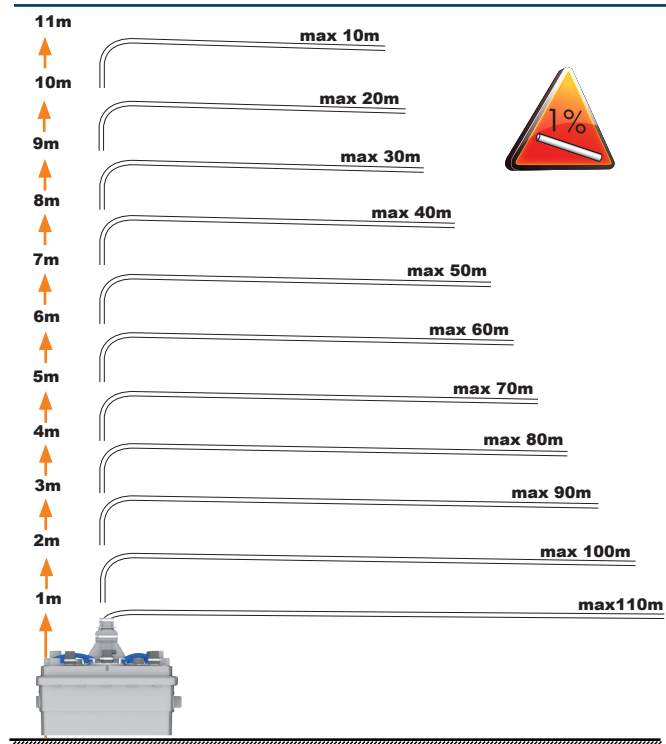

9

10

Ø 100/110mm  
Ext

11a

Ø 50mm  
Ext

11b

Ø 40/50mm Ext

25 cm  
min