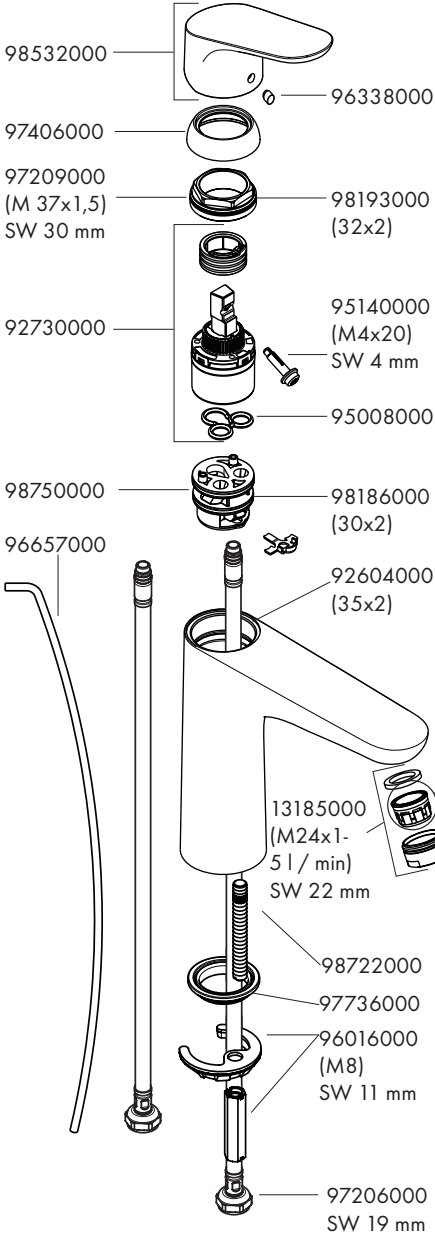

Focus 70 31733000 / 31604000

Focus 100 31517000