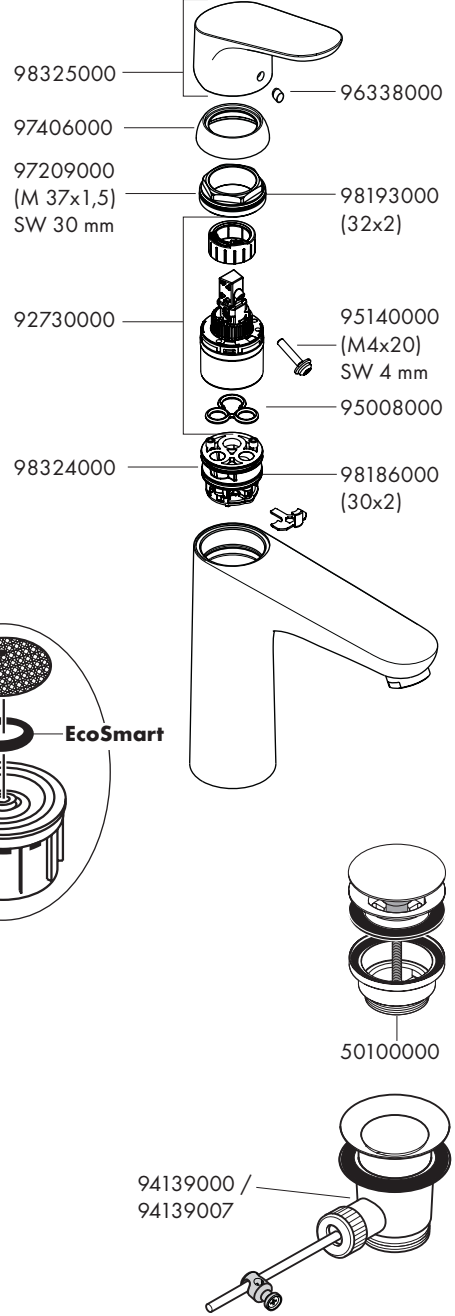

Focus 100 CoolStart 31509000 / 31621000