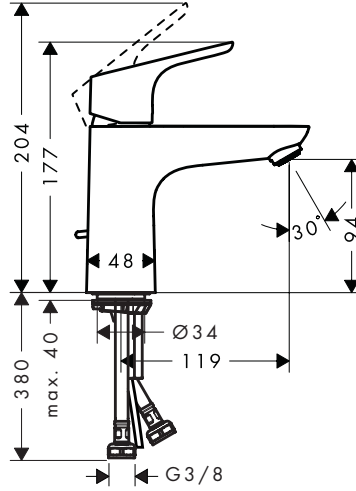

Focus 100 31517000
Focus 100 CoolStart 31509000 / 31621000