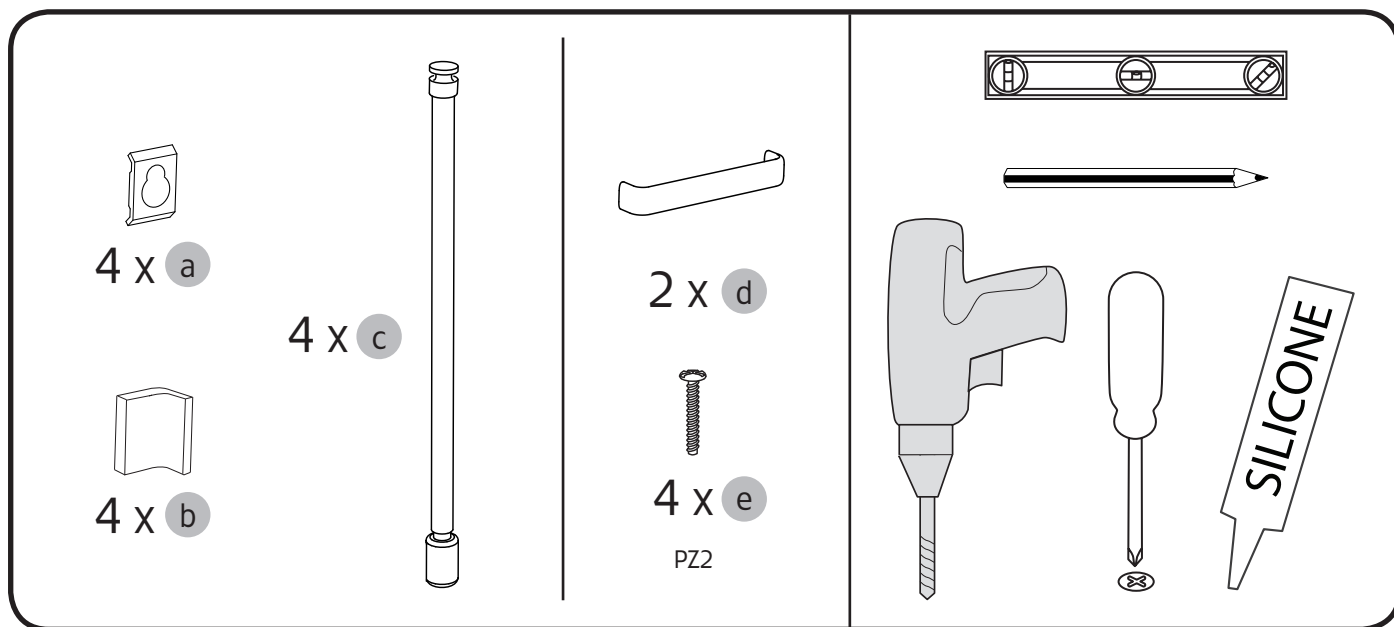

Hafa®

Hafa
Svarvaregatan 5, Box 525
SE-301 80 Halmstad
SWEDEN

Garanti/Warranty.
Service, resevdelar/spare-parts
Sweden: Tel: +46 (0)35 15 44 75
Norway: Tel: +47 69 31 02 30
Finland: Puh: 0207 43 50 00

www.hafa.se
www.hafa.dk
www.hafabad.no
www.hafa.se
www.hafabathroom.ru
www.hafa.eu

E-mail:
service@hafa.se
service@hafabad.no