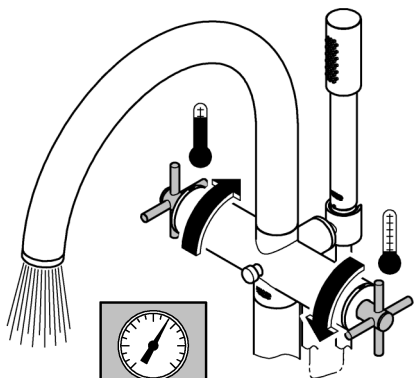

7

8

9

10

17mm

2,5mm

Pure Freude an Wasser

GROHE
WAVES