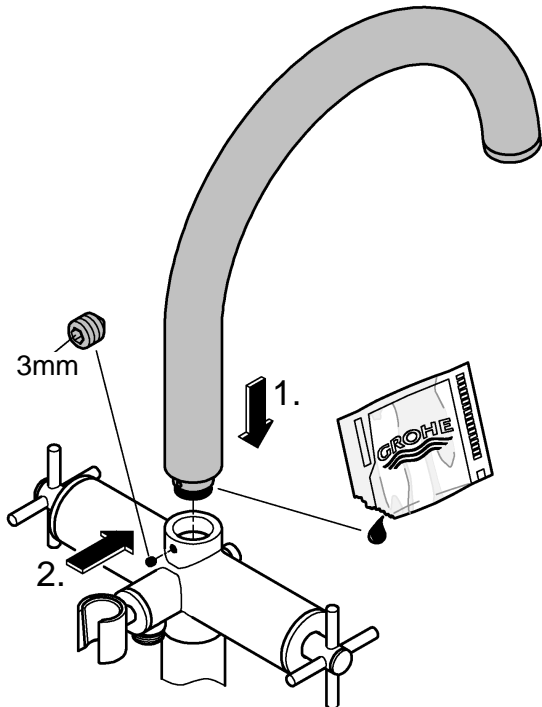

7

8

9

10

17mm

2,5mm

Pure Freude an Wasser

GROHE
WAVES