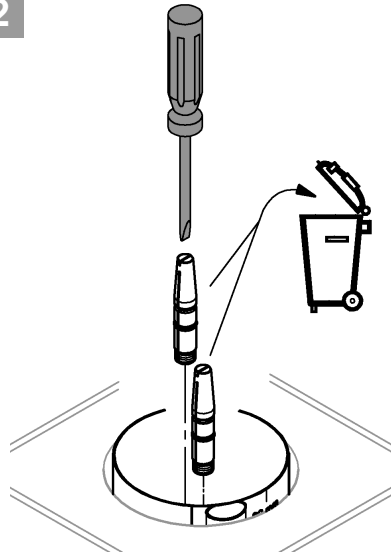

DIN 1988
DIN EN 806

1

2

3

4

5

6