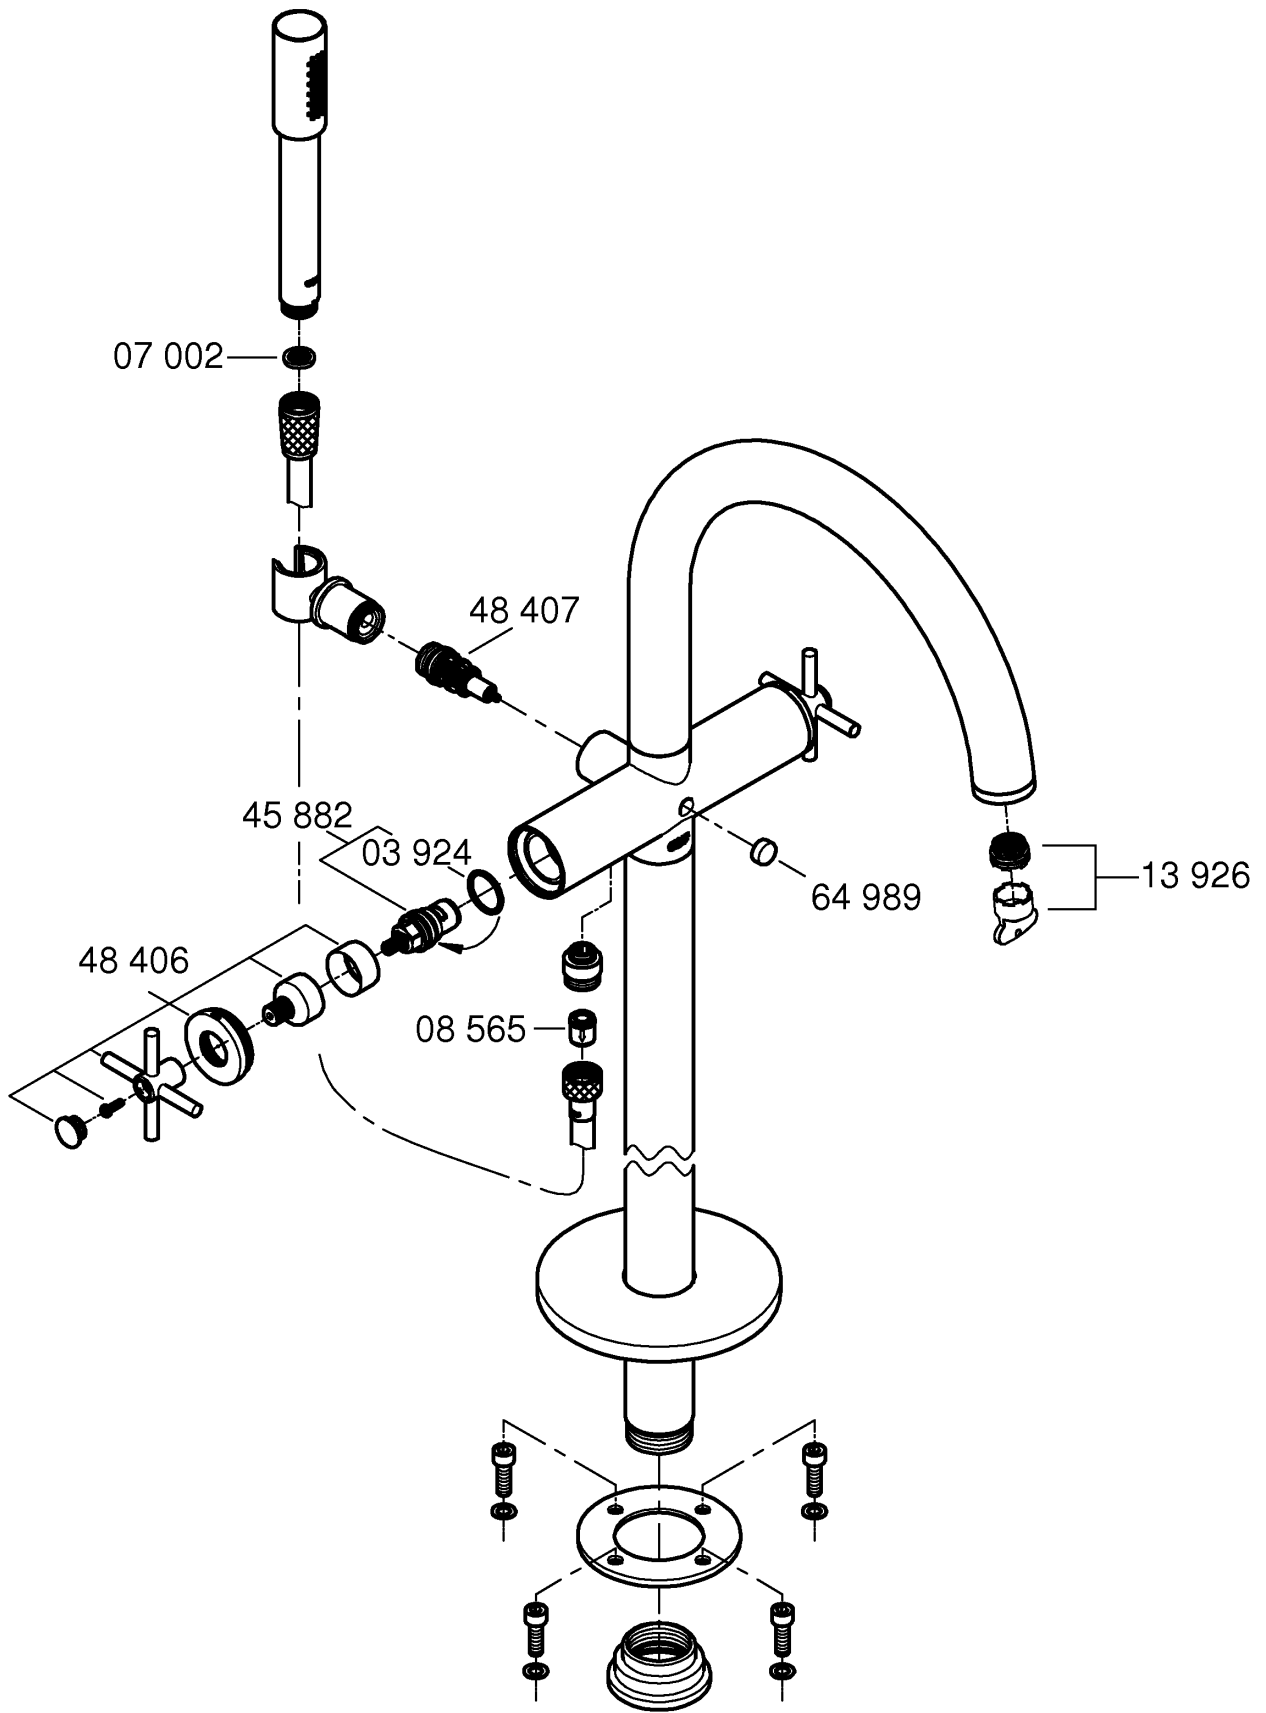

7

8

9

10

17mm

2,5mm

Pure Freude an Wasser

GROHE
WAVES