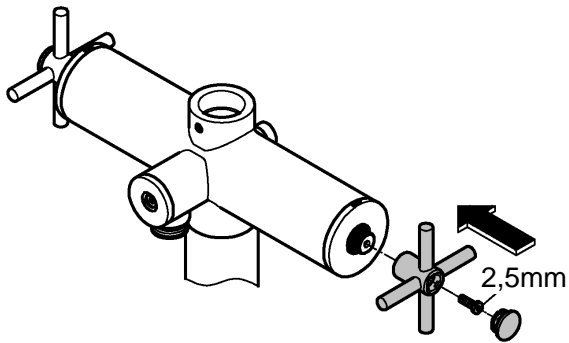

7

8

9

10

17mm

2,5mm

Pure Freude an Wasser

GROHE
WAVES