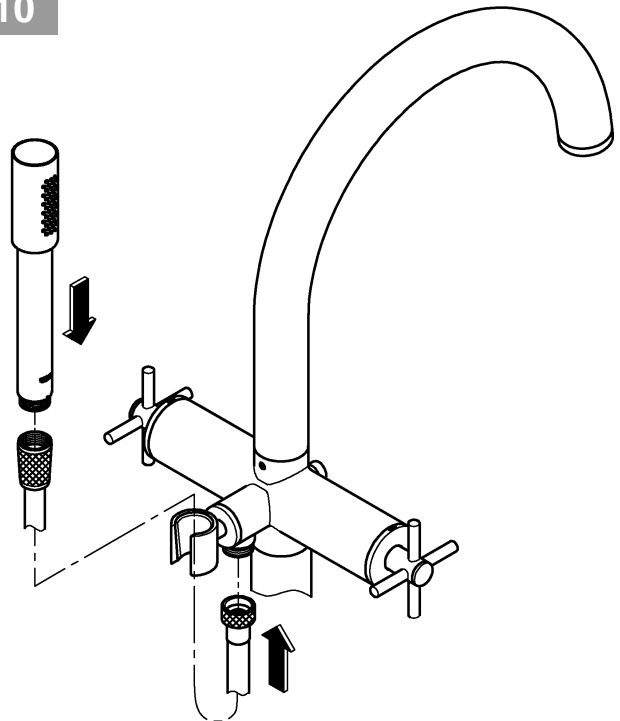

7

8

9

10

17mm

2,5mm

Pure Freude an Wasser

GROHE
WAVES