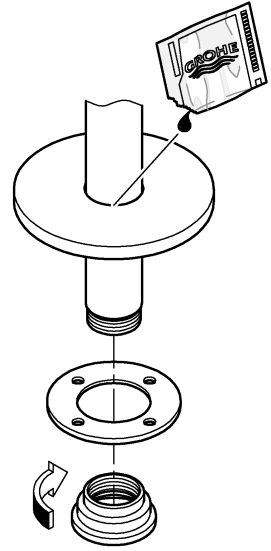

DIN 1988
DIN EN 806

1

2

3

4

5

6