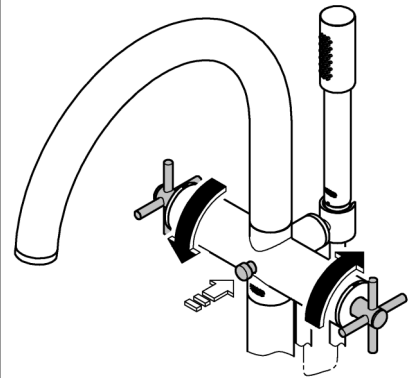

7

8

9

10

17mm

2,5mm

Pure Freude an Wasser

GROHE
WAVES