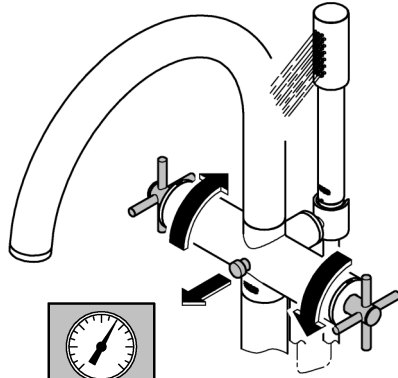

7

8

9

10

17mm

2,5mm

Pure Freude an Wasser

GROHE
WAVES