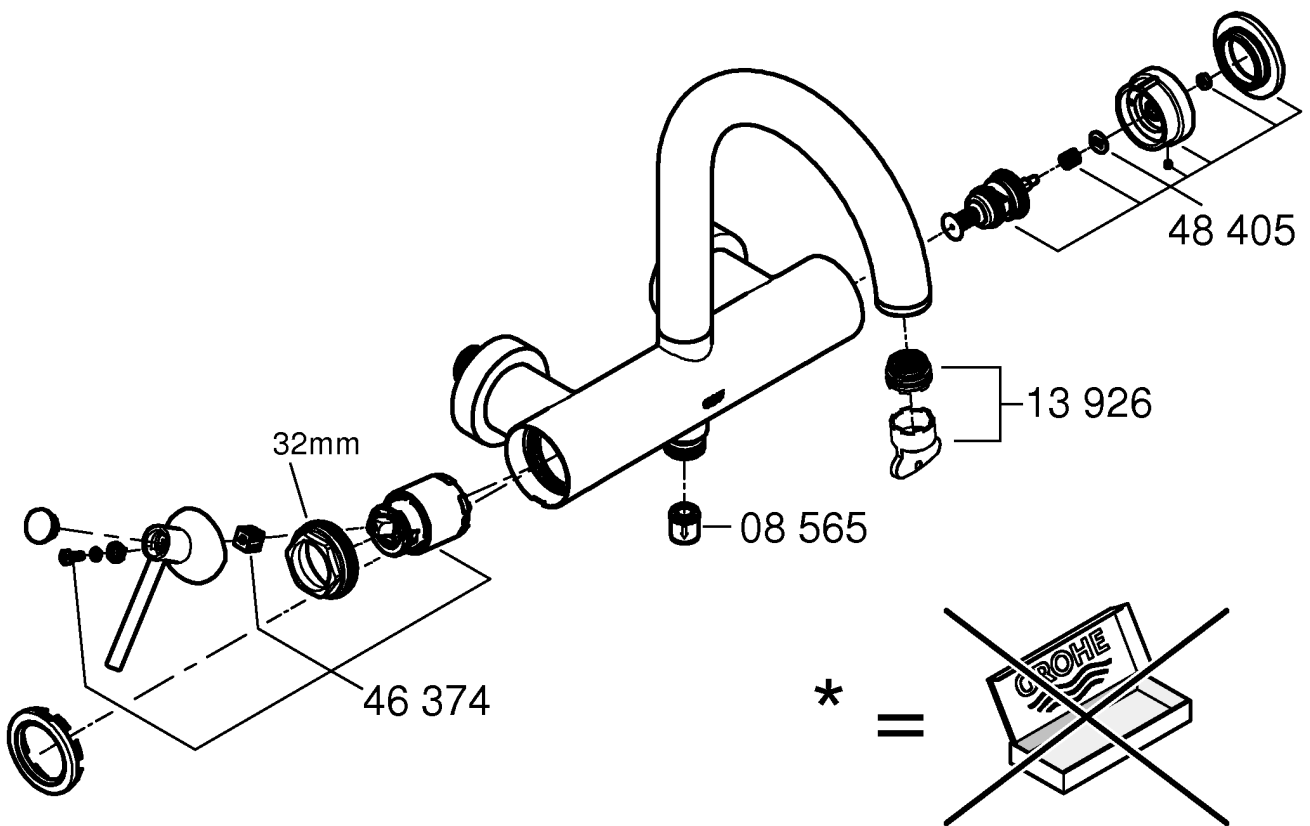

6

3 bar:
20 l/min

3 bar:
17 l/min

3 bar:
17 l/min

SERVICE

*19 332	32mm
	

<p>*19 332</p> 	<p>32mm</p> 
---	---

Pure Freude an Wasser