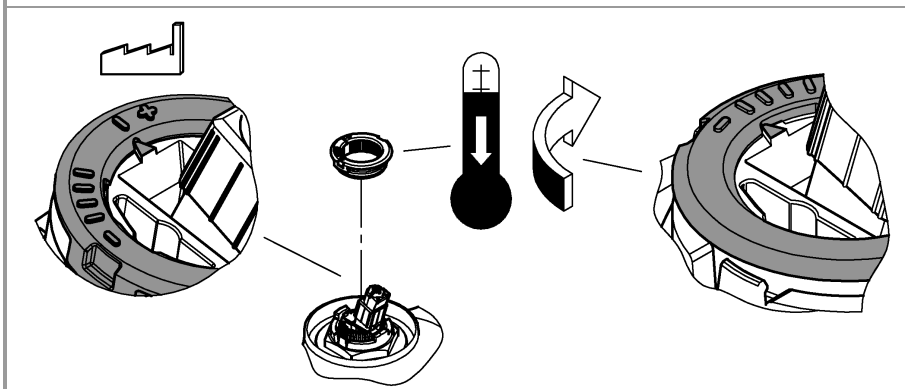

6

3 bar:
20 l/min

3 bar:
17 l/min

3 bar:
17 l/min

SERVICE

*19 332	32mm
	

<p>*19 332</p> 	<p>32mm</p> 
---	---

Pure Freude an Wasser