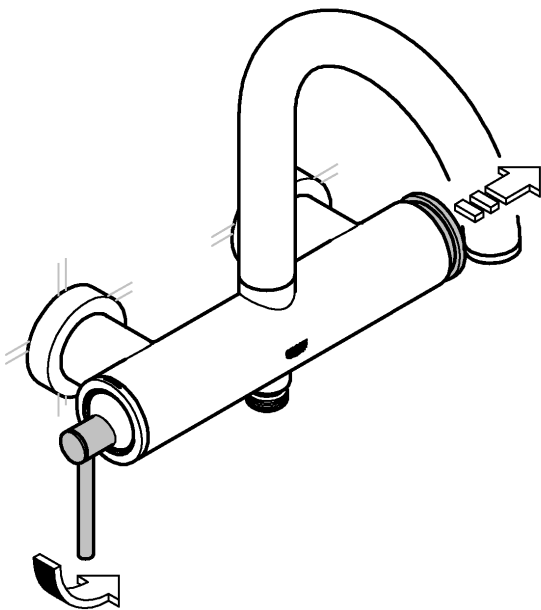

6

3 bar:
20 l/min

3 bar:
17 l/min

3 bar:
17 l/min

SERVICE

*19 332	32mm
	

<p>*19 332</p> 	<p>32mm</p> 
---	---

Pure Freude an Wasser