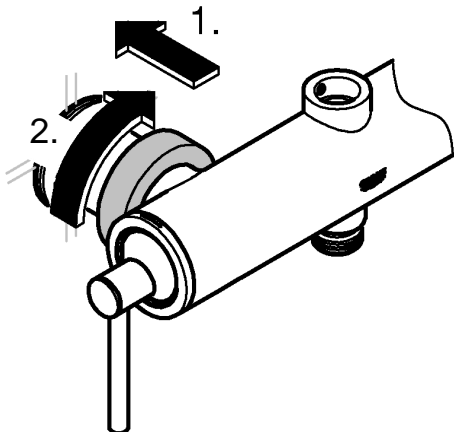

6

3 bar:
20 l/min

3 bar:
17 l/min

3 bar:
17 l/min

SERVICE

*19 332	32mm
	

<p>*19 332</p> 	<p>32mm</p> 
---	---

Pure Freude an Wasser