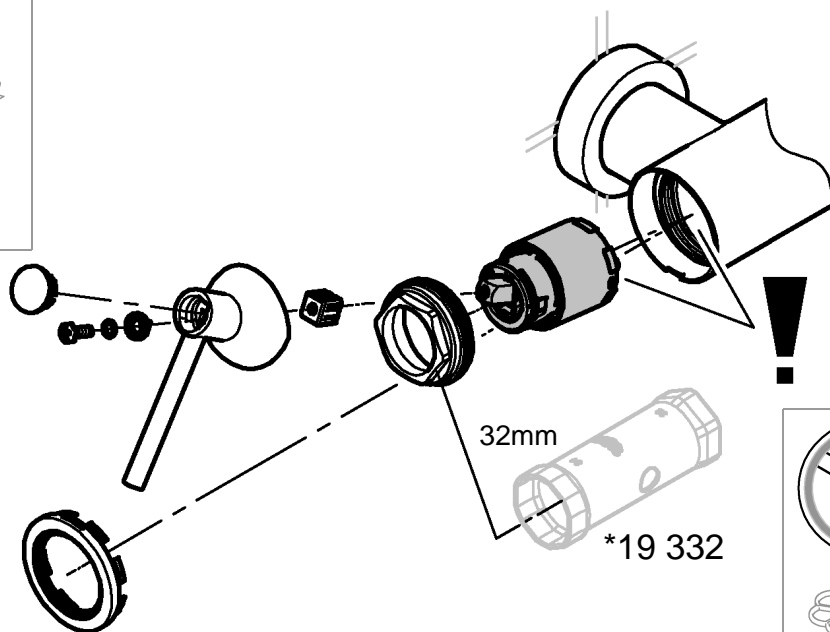

6

3 bar:
20 l/min

3 bar:
17 l/min

3 bar:
17 l/min

SERVICE

*19 332	32mm
	

<p>*19 332</p> 	<p>32mm</p> 
---	---

Pure Freude an Wasser