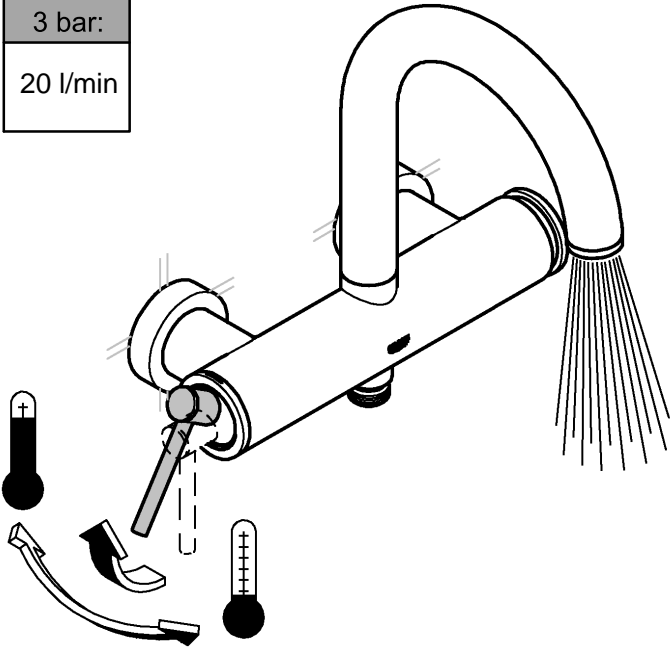

6

3 bar:
20 l/min

3 bar:
17 l/min

3 bar:
17 l/min

SERVICE

*19 332	32mm
	

<p>*19 332</p> 	<p>32mm</p> 
---	---

Pure Freude an Wasser