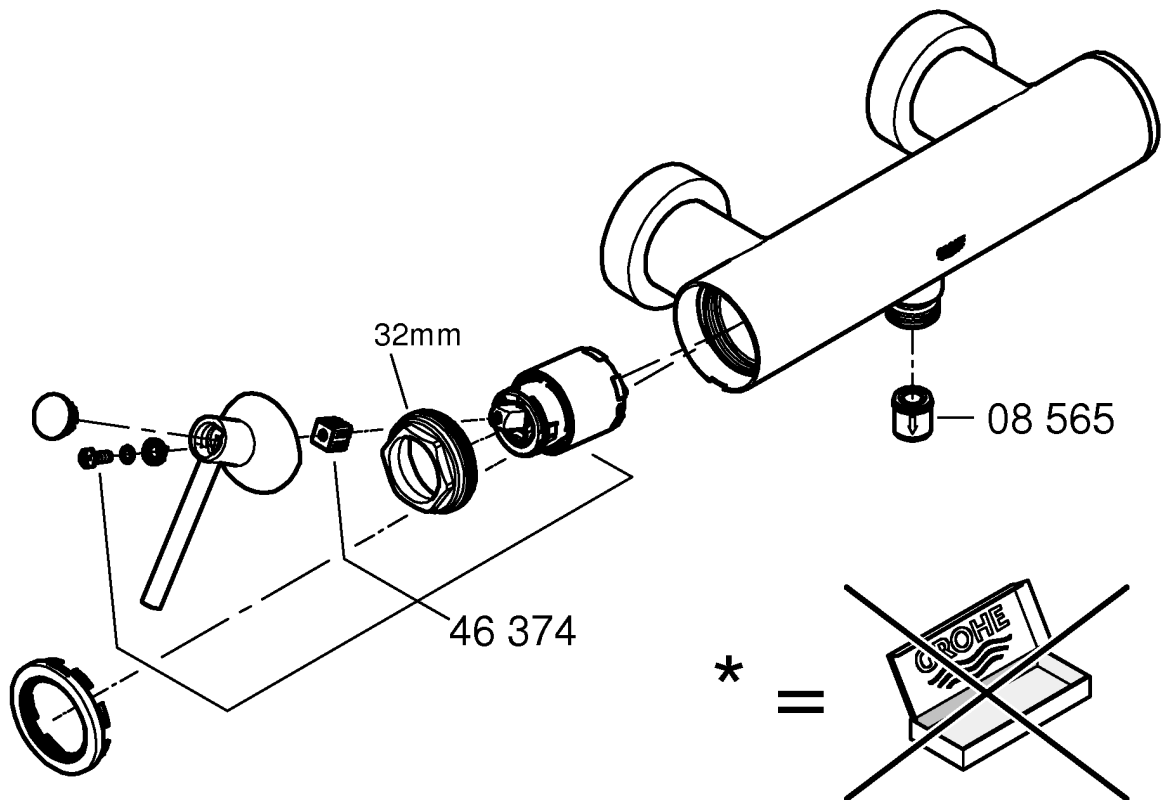

6

3 bar:
20 l/min

3 bar:
17 l/min

3 bar:
17 l/min

SERVICE

*19 332	32mm
	

<p>*19 332</p> 	<p>32mm</p> 
---	---

Pure Freude an Wasser