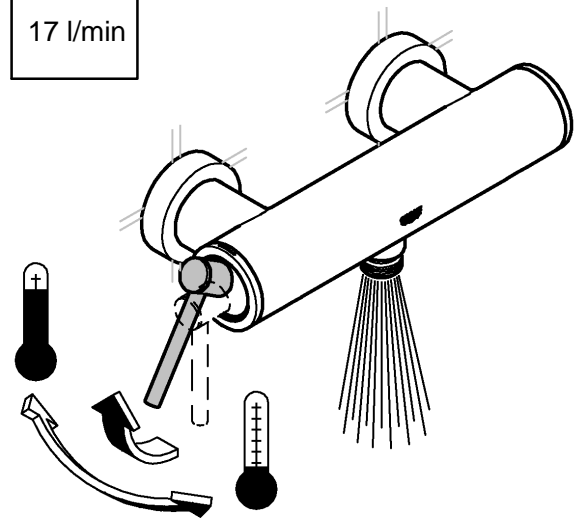

6

3 bar:
20 l/min

3 bar:
17 l/min

3 bar:
17 l/min

SERVICE

*19 332	32mm
	

<p>*19 332</p> 	<p>32mm</p> 
---	---

Pure Freude an Wasser