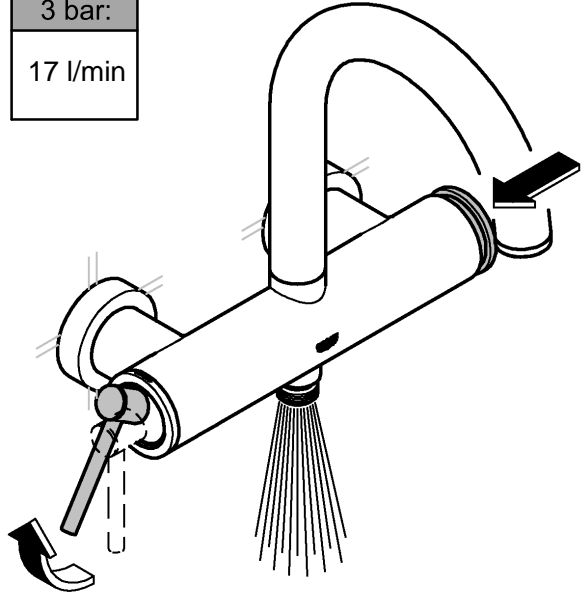

6

3 bar:
20 l/min

3 bar:
17 l/min

3 bar:
17 l/min

SERVICE

*19 332	32mm
	

<p>*19 332</p> 	<p>32mm</p> 
---	---

Pure Freude an Wasser