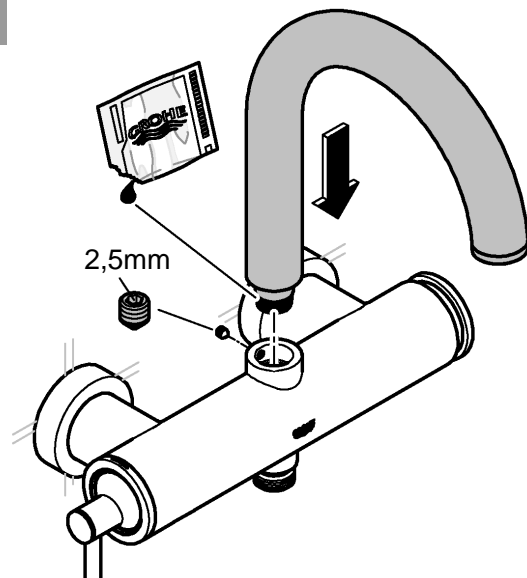

6

3 bar:
20 l/min

3 bar:
17 l/min

3 bar:
17 l/min

SERVICE

*19 332	32mm
	

<p>*19 332</p> 	<p>32mm</p> 
---	---

Pure Freude an Wasser