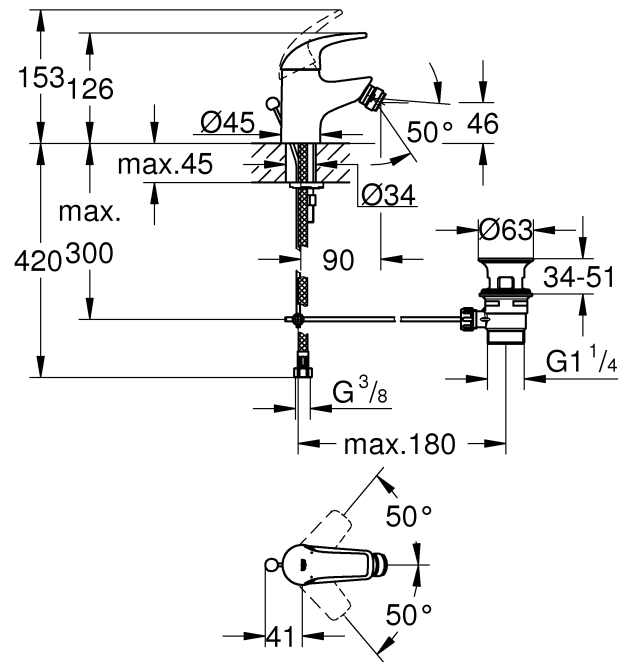

StartCurve

DESIGN + ENGINEERING
GROHE GERMANY

99.0711.031/ÄM 237973/02.17

www.grohe.com

Pure Freude an Wasser

23 765

23 766

23 805