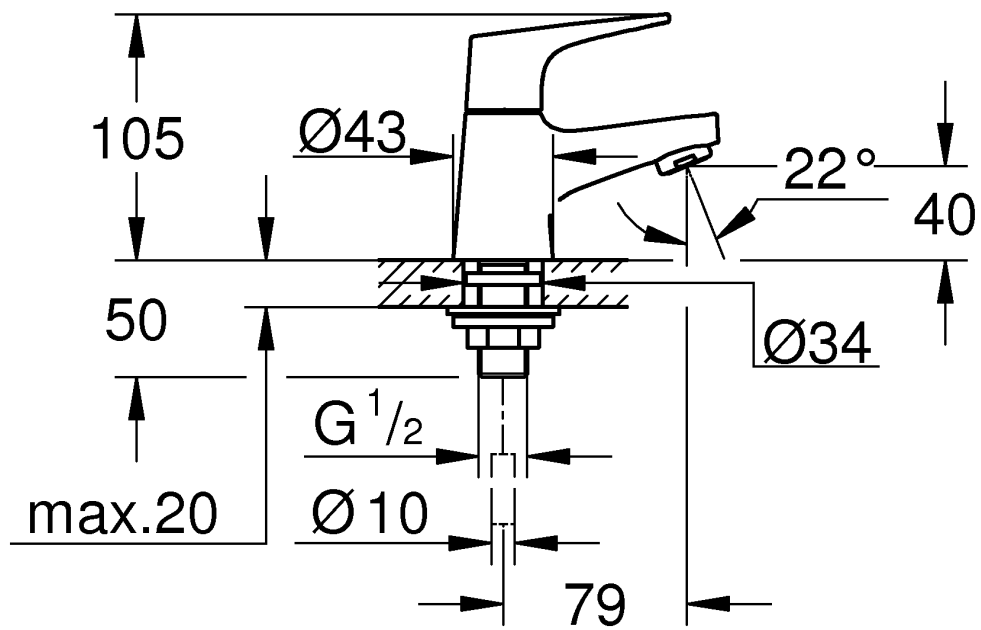

StartFlow

DESIGN + ENGINEERING
GROHE GERMANY

99.0705.031/ÄM 237973/02.17

www.grohe.com

Pure Freude an Wasser

20 575

*

=