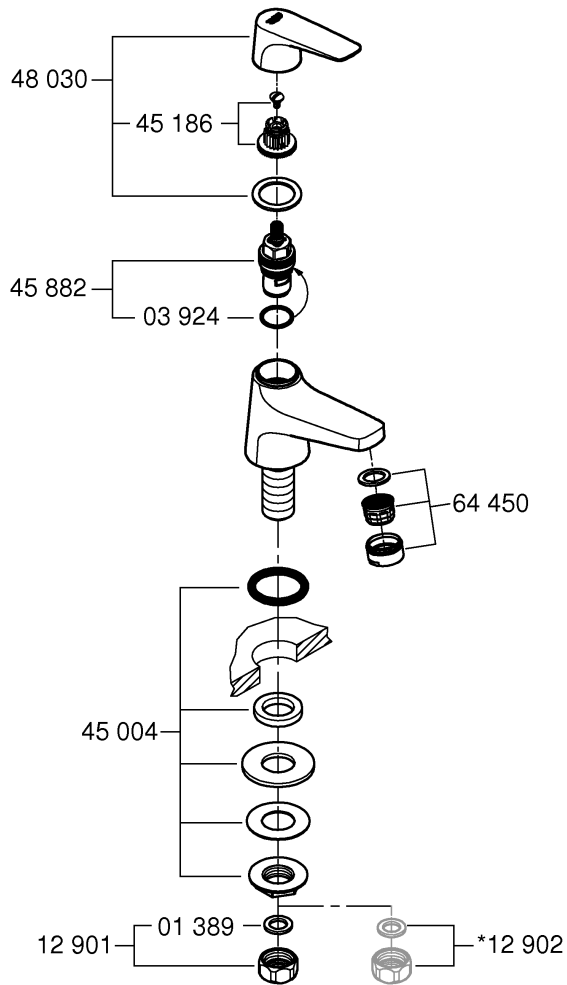

StartFlow

DESIGN + ENGINEERING
GROHE GERMANY

99.0705.031/ÄM 237973/02.17

www.grohe.com

Pure Freude an Wasser

20 575

*

=