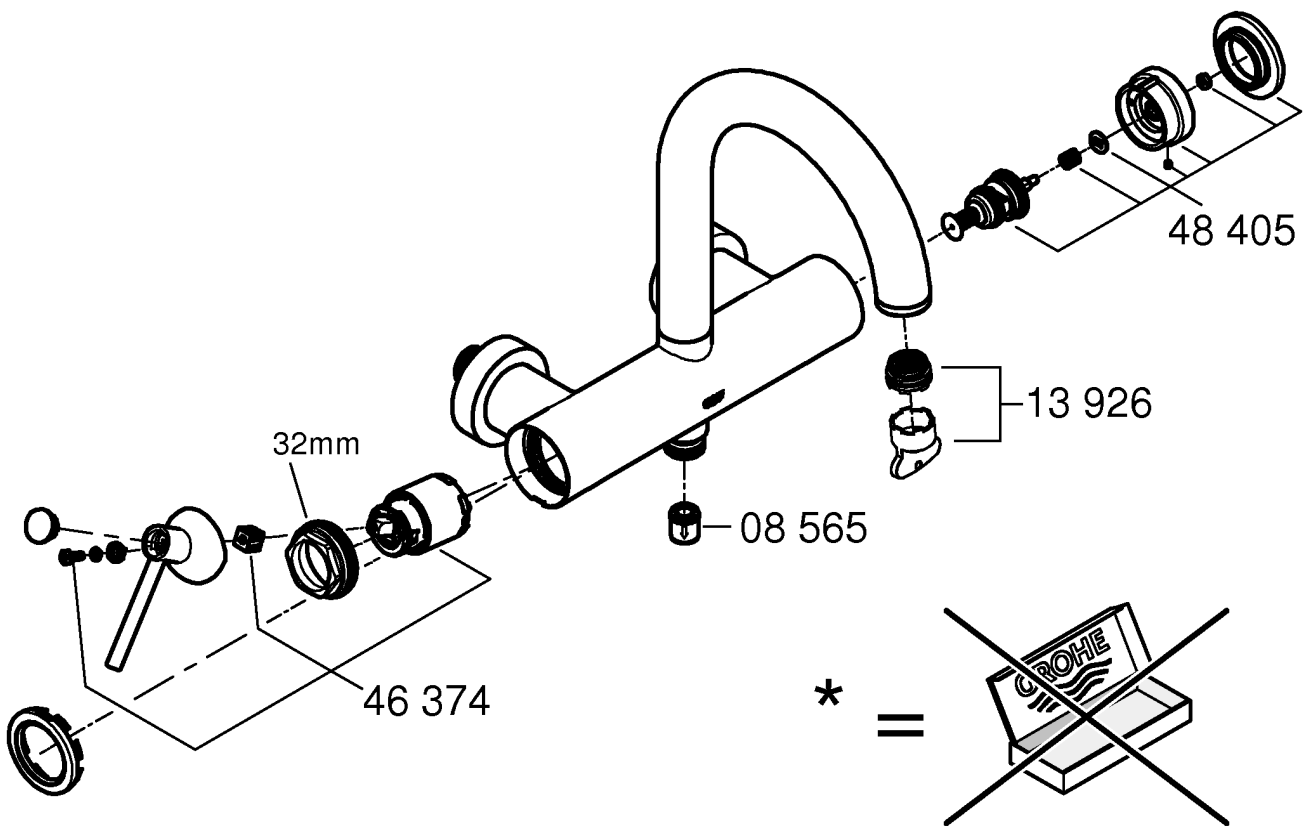

6

3 bar:
20 l/min

3 bar:
17 l/min

3 bar:
17 l/min

SERVICE

*19 332	32mm

<p>*19 332</p> 	<p>32mm</p> 
---	---

Pure Freude an Wasser