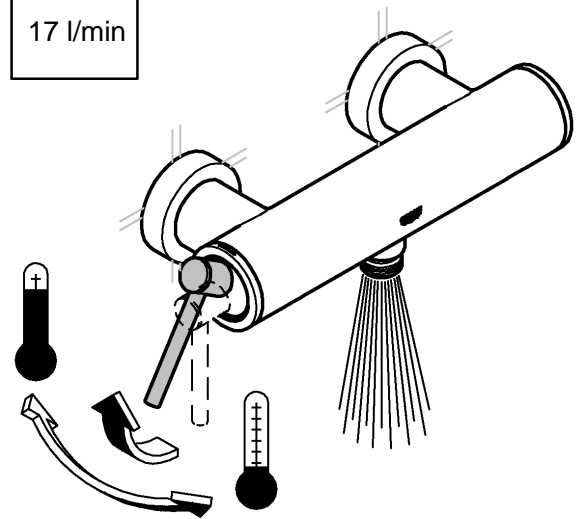

6

3 bar:
20 l/min

3 bar:
17 l/min

3 bar:
17 l/min

SERVICE

*19 332	32mm

<p>*19 332</p> 	<p>32mm</p> 
---	---

Pure Freude an Wasser