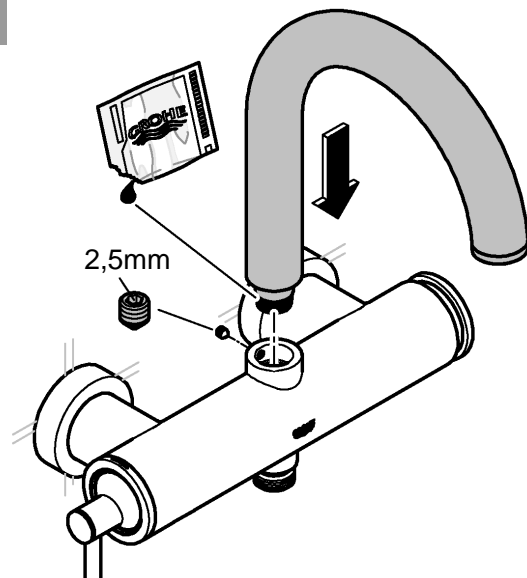

6

3 bar:
20 l/min

3 bar:
17 l/min

3 bar:
17 l/min

SERVICE

*19 332	32mm

<p>*19 332</p> 	<p>32mm</p> 
---	---

Pure Freude an Wasser