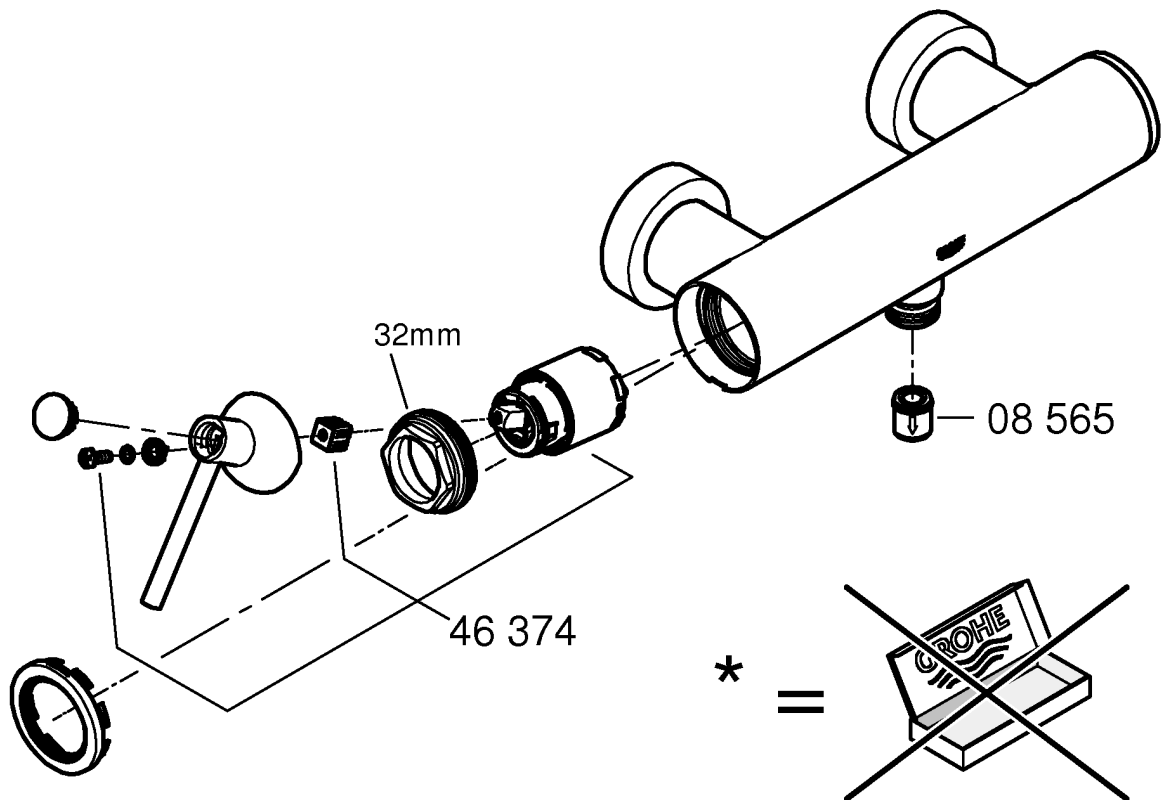

6

3 bar:
20 l/min

3 bar:
17 l/min

3 bar:
17 l/min

SERVICE

*19 332	32mm

<p>*19 332</p> 	<p>32mm</p> 
---	---

Pure Freude an Wasser