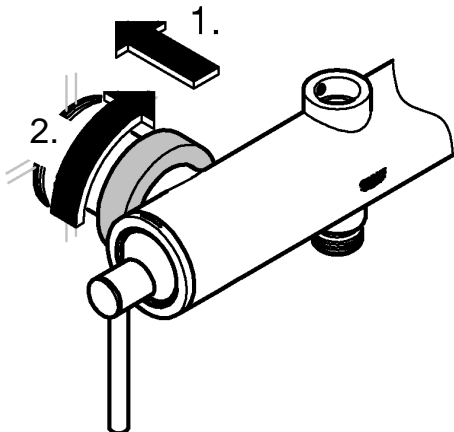

6

3 bar:
20 l/min

3 bar:
17 l/min

3 bar:
17 l/min

SERVICE

*19 332	32mm

<p>*19 332</p> 	<p>32mm</p> 
---	---

Pure Freude an Wasser