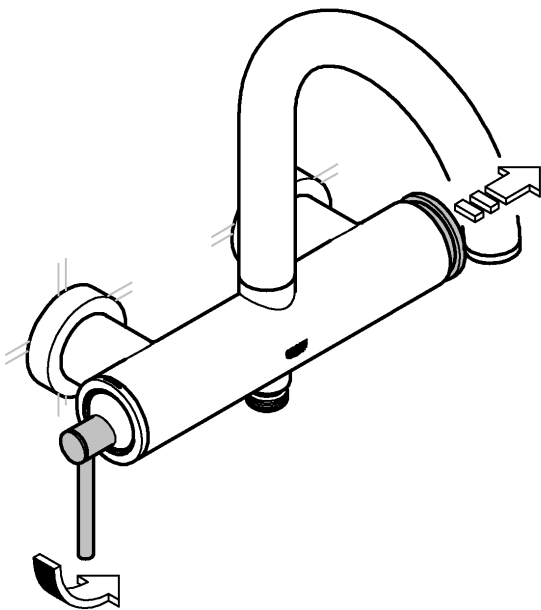

6

3 bar:
20 l/min

3 bar:
17 l/min

3 bar:
17 l/min

SERVICE

*19 332	32mm

<p>*19 332</p> 	<p>32mm</p> 
---	---

Pure Freude an Wasser