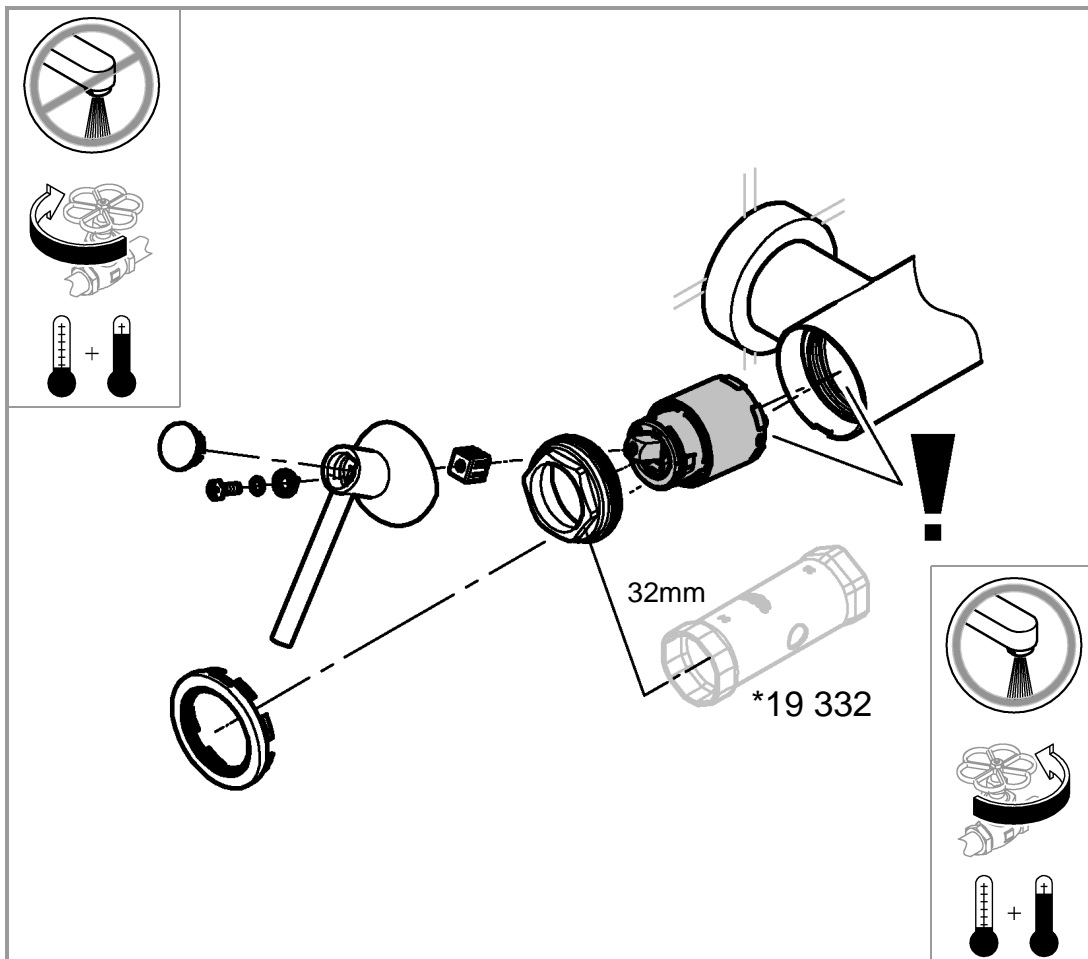

6

3 bar:
20 l/min

3 bar:
17 l/min

3 bar:
17 l/min

SERVICE

*19 332	32mm

<p>*19 332</p> 	<p>32mm</p> 
---	---

Pure Freude an Wasser