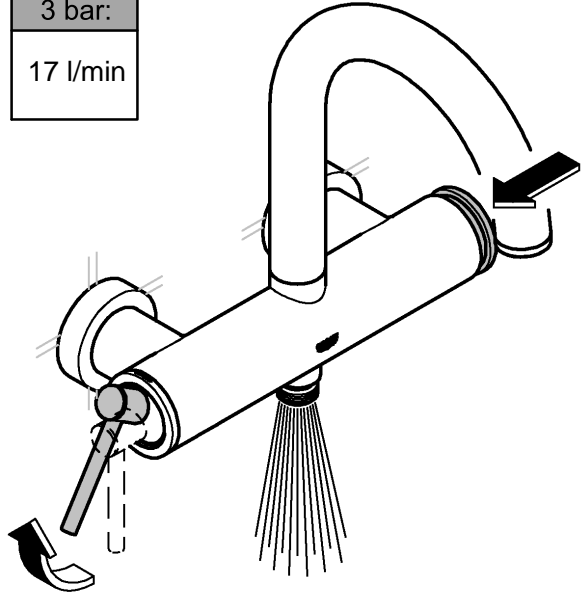

6

3 bar:
20 l/min

3 bar:
17 l/min

3 bar:
17 l/min

SERVICE

*19 332	32mm

<p>*19 332</p> 	<p>32mm</p> 
---	---

Pure Freude an Wasser