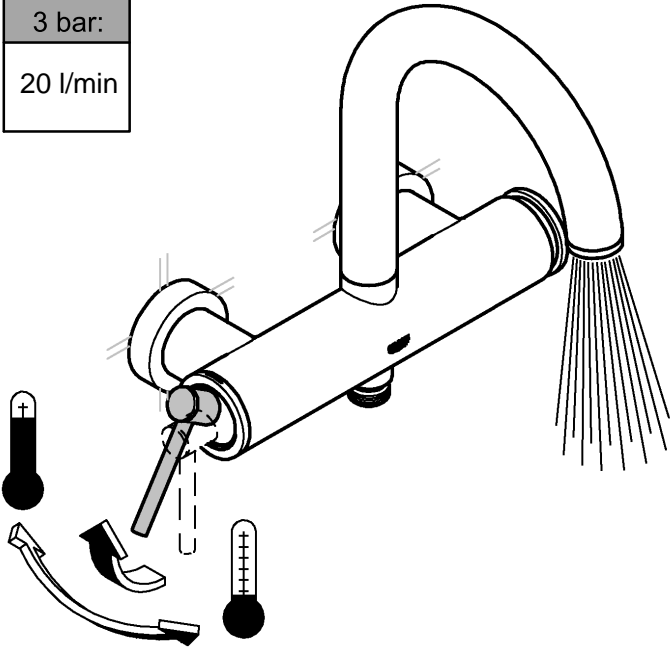

6

3 bar:
20 l/min

3 bar:
17 l/min

3 bar:
17 l/min

SERVICE

*19 332	32mm

<p>*19 332</p> 	<p>32mm</p> 
---	---

Pure Freude an Wasser