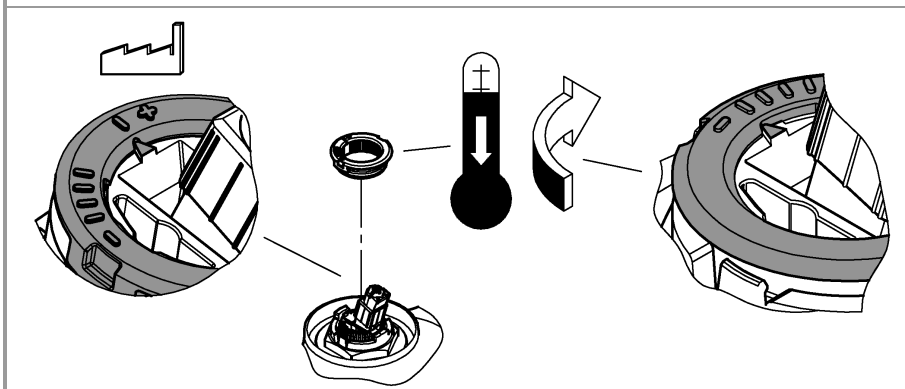

6

3 bar:
20 l/min

3 bar:
17 l/min

3 bar:
17 l/min

SERVICE

*19 332	32mm

<p>*19 332</p> 	<p>32mm</p> 
---	---

Pure Freude an Wasser